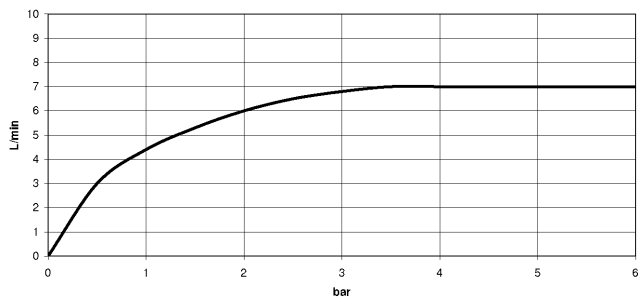

Shower head - Brushed Dark Platinum

TARA

28 504 979

- 180-210mm projection
- ball-joint pivotable through 30°
- PURIFY RAIN, max. flow rate 7 l/min (at 3 bar)
- Function from: 6 l/min
- with anti-scale system
- spray head Ø 100mm
- rosette Ø 55 mm
- 1/2" connection

Recommended miscellaneous

- Concealed wall elbow -** 35 085 970 90
- max. recess depth 163 mm
 - min. recess depth 90 mm

28 504 979

mm [inches]

Flow rate chart

Certificates

DVGW_DW- LGA_19924.
6517DN0118.

28 504 979