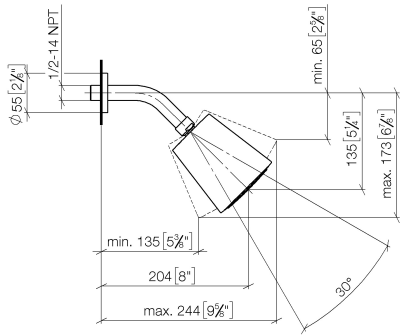

Shower head - Brushed Dark Platinum

TARA

28 504 979

- 180-210mm projection
- ball-joint pivotable through 30°
- PURIFY RAIN, max. flow rate 7 l/min (at 3 bar)
- Function from: 6 l/min
- with anti-scale system
- spray head Ø 100mm
- rosette Ø 55 mm
- 1/2" connection

Fits: TARA, LISSÉ, VAIA, META

	Brushed Dark Platinum	28 504 979-99
	Chrome	28 504 979-00
	Brushed Platinum	28 504 979-06
	Platinum	28 504 979-08
	Dark Chrome	28 504 979-19
	Light Gold	28 504 979-26
	Brushed Light Gold	28 504 979-27
	Brushed Durabronze (23kt Gold)	28 504 979-28
	Matte Black	28 504 979-33
	Brushed Bronze	28 504 979-42
	Brushed Champagne (22kt Gold)	28 504 979-46
	Champagne (22kt Gold)	28 504 979-47
	Brushed Chrome	28 504 979-93

Recommended miscellaneous

- Concealed wall elbow -** 35 085 970 90
- max. recess depth 163 mm
 - min. recess depth 90 mm

28 504 979

mm [inches]

Flow rate chart

Certificates

DVGW_DW- LGA_19924.
6517DN0118.

28 504 979

Spare parts list

No.	Item Number	Name	Quantity used	Delivery time
1	09 27 22 003-99	rosette	1	30
2	90 14 10 026 00 90	seal	1	2
3	09 11 03 011-99	connection	1	30
4	90 14 20 002 00 90	seal	1	2
5	90 12 05 054 00-99	shower	1	30