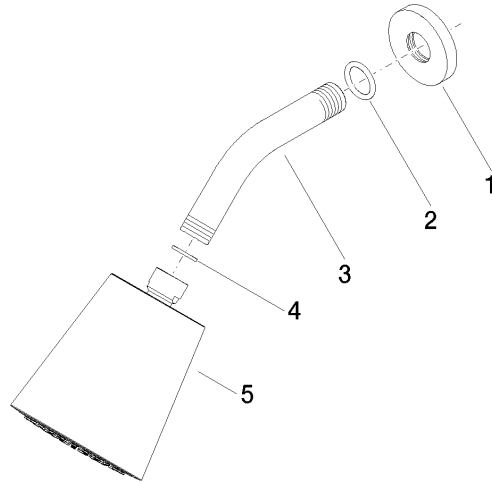

Shower head - Brushed Dark Platinum

TARA

28 504 979

- 180-210mm projection
- ball-joint pivotable through 30°
- PURIFY RAIN, max. flow rate 7 l/min (at 3 bar)
- Function from: 6 l/min
- with anti-scale system
- spray head Ø 100mm
- rosette Ø 55 mm
- 1/2" connection

Recommended miscellaneous

- Concealed wall elbow -** 35 085 970 90
- max. recess depth 163 mm
 - min. recess depth 90 mm

28 504 979

mm [inches]

Flow rate chart

Certificates

DVGW_DW- LGA_19924.
6517DN0118.

28 504 979

Spare parts list

No.	Item Number	Name	Quantity used	Delivery time
1	09 27 22 003-99	rosette	1	30
2	90 14 10 026 00 90	seal	1	2
3	09 11 03 011-99	connection	1	30
4	90 14 20 002 00 90	seal	1	2
5	90 12 05 054 00-99	shower	1	30