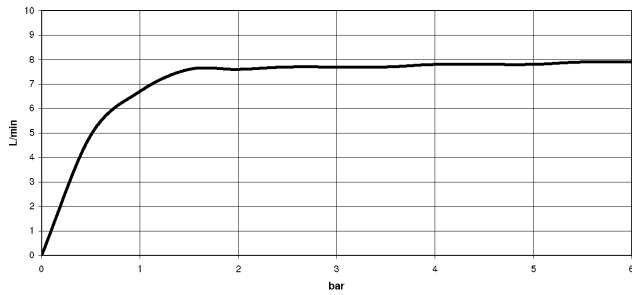

Shower head - Platinum

28 505 979 Product version from 3/9/2015

- 155mm projection
- ball-joint pivotable through 18° (in any direction)
- Three or five settings: PURIFY RAIN, COMPACT SOFT FLOW, COMPACT AQUAPRESSURE FLOW, max. flow rate 7.6 l/min (at 3 bar)
- with anti-scale system
- spray head Ø 100mm
- rosette Ø 60 mm
- 1/2" connection
- Function from: 5.5 l/min
- WRAS

Recommended miscellaneous

- Concealed wall elbow -** 35 085 970 90
- max. recess depth mm
 - min. recess depth mm

Shower head - Platinum

28 505 979 Product version from 3/9/2015

mm [inches]

Flow rate chart