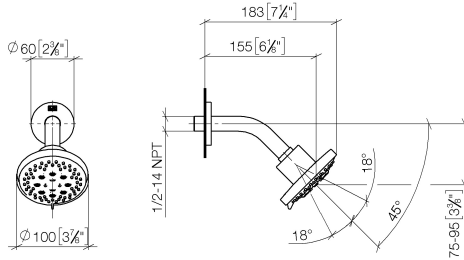

Shower head - Platinum

28 505 979 Product version from 3/9/2015

- 155mm projection
- ball-joint pivotable through 18° (in any direction)
- Three or five settings: PURIFY RAIN, COMPACT SOFT FLOW, COMPACT AQUAPRESSURE FLOW, max. flow rate 7.6 l/min (at 3 bar)
- with anti-scale system
- spray head Ø 100mm
- rosette Ø 60 mm
- 1/2" connection
- Function from: 5.5 l/min
- WRAS

Recommended miscellaneous

- Concealed wall elbow -** 35 085 970 90
- max. recess depth mm
 - min. recess depth mm

Shower head - Platinum

28 505 979 Product version from 3/9/2015

mm [inches]

Flow rate chart

Codes & Standards

DIN 4109

ISO 3822

Scottish Water
Byelaws

UK Water Supply
Regulations

Ü-Zeichen

Shower head - Platinum

28 505 979 Product version from 3/9/2015

Certificates

LGA_28

WRAS_2201

Shower head - Platinum

28 505 979 Product version from 3/9/2015

Spare parts list

No.	Item Number	Name	Quantity used	Delivery time
1	09 27 22 045-08	rosette	1	40
2	90 14 10 026 00 90	seal	1	2
3	09 11 03 011-08	connection	1	40
4	90 14 20 002 00 90	seal	1	2
5	09 11 01 191-08	cover	1	40
6	90 12 05 055 00-08	shower	1	40