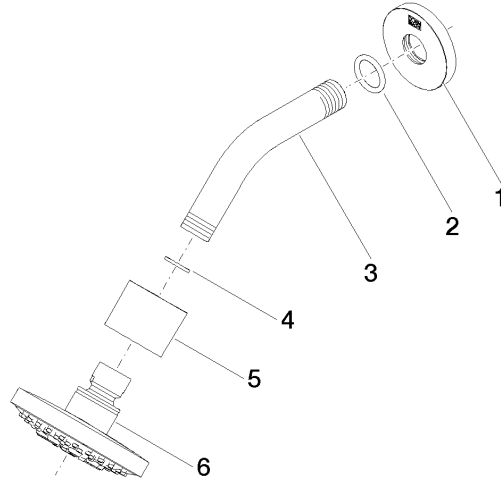

Shower head - Platinum

28 505 979 Product version from 3/9/2015

- 155mm projection
- ball-joint pivotable through 18° (in any direction)
- Three or five settings: PURIFY RAIN, COMPACT SOFT FLOW, COMPACT AQUAPRESSURE FLOW, max. flow rate 7.6 l/min (at 3 bar)
- with anti-scale system
- spray head Ø 100mm
- rosette Ø 60 mm
- 1/2" connection
- Function from: 5.5 l/min
- WRAS

Recommended miscellaneous

- Concealed wall elbow -** 35 085 970 90
- max. recess depth mm
 - min. recess depth mm

Shower head - Platinum

28 505 979 Product version from 3/9/2015

mm [inches]

Flow rate chart

Codes & Standards

DIN 4109

ISO 3822

Scottish Water
Byelaws

UK Water Supply
Regulations

Ü-Zeichen

Shower head - Platinum

28 505 979 Product version from 3/9/2015

Certificates

LGA_28

WRAS_2201

Shower head - Platinum

28 505 979 Product version from 3/9/2015

Spare parts list

No.	Item Number	Name	Quantity used	Delivery time
1	09 27 22 045-08	rosette	1	40
2	90 14 10 026 00 90	seal	1	2
3	09 11 03 011-08	connection	1	40
4	90 14 20 002 00 90	seal	1	2
5	09 11 01 191-08	cover	1	40
6	90 12 05 055 00-08	shower	1	40