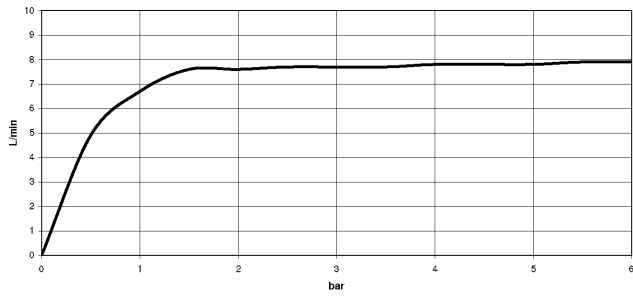

Shower head - Dark Chrome

TARA

28 505 979

- 155mm projection
- ball-joint pivotable through 18° (in any direction)
- Three or five settings: PURIFY RAIN, COMPACT SOFT FLOW, COMPACT AQUAPRESSURE FLOW, max. flow rate 7.6 l/min (at 3 bar)
- with anti-scale system
- spray head Ø 100mm
- rosette Ø 60 mm
- 1/2" connection
- Function from: 5.5 l/min
- WRAS 2201056

Recommended miscellaneous

- Concealed wall elbow -** 35 085 970 90
- max. recess depth 163 mm
 - min. recess depth 90 mm

28 505 979

mm [inches]

Flow rate chart

Certificates

LGA_28661.

WRAS_2201056.