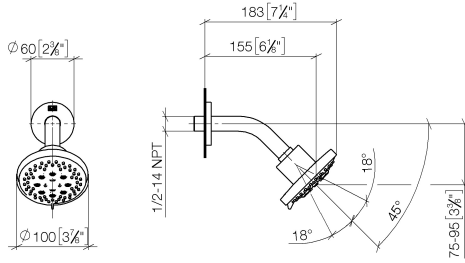

Shower head - Dark Chrome

TARA

28 505 979

- 155mm projection
- ball-joint pivotable through 18° (in any direction)
- Three or five settings: PURIFY RAIN, COMPACT SOFT FLOW, COMPACT AQUAPRESSURE FLOW, max. flow rate 7.6 l/min (at 3 bar)
- with anti-scale system
- spray head Ø 100mm
- rosette Ø 60 mm
- 1/2" connection
- Function from: 5.5 l/min
- WRAS 2201056

Fits: TARA, LISSÉ, VAIA, META

	Dark Chrome	28 505 979-19
	Chrome	28 505 979-00
	Brushed Platinum	28 505 979-06
	Platinum	28 505 979-08
	Light Gold	28 505 979-26
	Brushed Light Gold	28 505 979-27
	Brushed Durabronze (23kt Gold)	28 505 979-28
	Matte Black	28 505 979-33
	Brushed Bronze	28 505 979-42
	Brushed Champagne (22kt Gold)	28 505 979-46
	Champagne (22kt Gold)	28 505 979-47
	Brushed Chrome	28 505 979-93
	Brushed Dark Platinum	28 505 979-99

Recommended miscellaneous

- Concealed wall elbow -** 35 085 970 90
- max. recess depth 163 mm
 - min. recess depth 90 mm

28 505 979

mm [inches]

Flow rate chart

Certificates

LGA_28661.

WRAS_2201056.