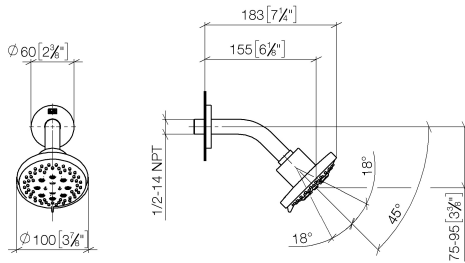

Shower head - Light Gold

TARA

28 505 979

- 155mm projection
- ball-joint pivotable through 18° (in any direction)
- Three or five settings: PURIFY RAIN, COMPACT SOFT FLOW, COMPACT AQUAPRESSURE FLOW, max. flow rate 7.6 l/min (at 3 bar)
- with anti-scale system
- spray head Ø 100mm
- rosette Ø 60 mm
- 1/2" connection
- Function from: 5.5 l/min
- WRAS

Fits: TARA, LISSÉ, VAIA, META

	Light Gold	28 505 979-26
	Chrome	28 505 979-00
	Brushed Platinum	28 505 979-06
	Platinum	28 505 979-08
	Dark Chrome	28 505 979-19
	Brushed Light Gold	28 505 979-27
	Brushed Durabrass (23kt Gold)	28 505 979-28
	Matte Black	28 505 979-33
	Brushed Bronze	28 505 979-42
	Brushed Champagne (22kt Gold)	28 505 979-46
	Champagne (22kt Gold)	28 505 979-47
	Brushed Chrome	28 505 979-93
	Brushed Dark Platinum	28 505 979-99

Recommended miscellaneous

- Concealed wall elbow -** 35 085 970 90
- min. recess depth 90 mm
 - max. recess depth 163 mm

28 505 979

mm [inches]

Flow rate chart

Certificates

LGA_28661.

28 505 979

Spare parts list

No.	Item Number	Name	Quantity used	Delivery time
1	09 27 22 045-26	rosette	1	60
2	90 14 10 026 00 90	seal	1	2
3	09 11 03 011-26	connection	1	60
4	90 14 20 002 00 90	seal	1	2
5	09 11 01 191-26	cover	1	60
6	90 12 05 055 00-26	shower	1	30