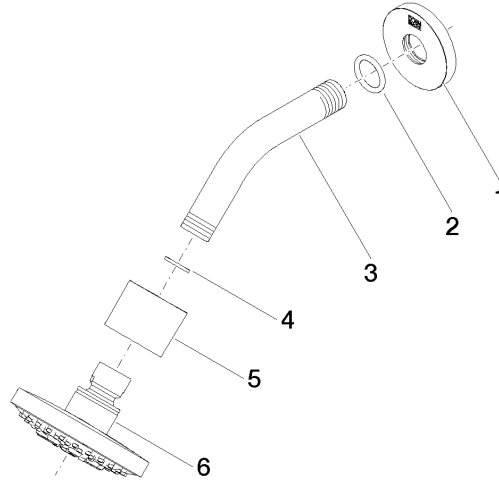

Shower head - Light Gold

TARA

28 505 979

- 155mm projection
- ball-joint pivotable through 18° (in any direction)
- Three or five settings: PURIFY RAIN, COMPACT SOFT FLOW, COMPACT AQUAPRESSURE FLOW, max. flow rate 7.6 l/min (at 3 bar)
- with anti-scale system
- spray head Ø 100mm
- rosette Ø 60 mm
- 1/2" connection
- Function from: 5.5 l/min
- WRAS

Recommended miscellaneous

- Concealed wall elbow -** 35 085 970 90
- min. recess depth 90 mm
 - max. recess depth 163 mm

28 505 979

mm [inches]

Flow rate chart

Certificates

LGA_28661.

28 505 979

Spare parts list

No.	Item Number	Name	Quantity used	Delivery time
1	09 27 22 045-26	rosette	1	60
2	90 14 10 026 00 90	seal	1	2
3	09 11 03 011-26	connection	1	60
4	90 14 20 002 00 90	seal	1	2
5	09 11 01 191-26	cover	1	60
6	90 12 05 055 00-26	shower	1	30