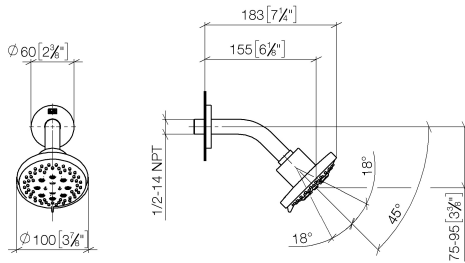

Shower head - Brushed Light Gold

TARA

28 505 979

- 155mm projection
- ball-joint pivotable through 18° (in any direction)
- Three or five settings: PURIFY RAIN, COMPACT SOFT FLOW, COMPACT AQUAPRESSURE FLOW, max. flow rate 7.6 l/min (at 3 bar)
- with anti-scale system
- spray head Ø 100mm
- rosette Ø 60 mm
- 1/2" connection
- Function from: 5.5 l/min
- WRAS 2201056

Fits: TARA, LISSÉ, VAIA, META

	Brushed Light Gold	28 505 979-27
	Chrome	28 505 979-00
	Brushed Platinum	28 505 979-06
	Platinum	28 505 979-08
	Dark Chrome	28 505 979-19
	Light Gold	28 505 979-26
	Brushed Durabronze (23kt Gold)	28 505 979-28
	Matte Black	28 505 979-33
	Brushed Bronze	28 505 979-42
	Brushed Champagne (22kt Gold)	28 505 979-46
	Champagne (22kt Gold)	28 505 979-47
	Brushed Chrome	28 505 979-93
	Brushed Dark Platinum	28 505 979-99

Recommended miscellaneous

- Concealed wall elbow -** 35 085 970 90
- min. recess depth 90 mm
 - max. recess depth 163 mm

28 505 979

mm [inches]

Flow rate chart

Certificates

LGA_28661.

28 505 979

Spare parts list

No.	Item Number	Name	Quantity used	Delivery time
1	09 27 22 045-27	rosette	1	60
2	90 14 10 026 00 90	seal	1	2
3	09 11 03 011-27	connection	1	60
4	90 14 20 002 00 90	seal	1	2
5	09 11 01 191-27	cover	1	60
6	90 12 05 055 00-27	shower	1	30