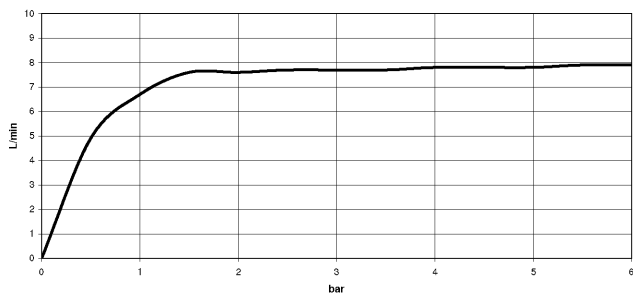

Shower head - Brushed Light Gold

TARA

28 505 979

- 155mm projection
- ball-joint pivotable through 18° (in any direction)
- Three or five settings: PURIFY RAIN, COMPACT SOFT FLOW, COMPACT AQUAPRESSURE FLOW, max. flow rate 7.6 l/min (at 3 bar)
- with anti-scale system
- spray head Ø 100mm
- rosette Ø 60 mm
- 1/2" connection
- Function from: 5.5 l/min
- WRAS 2201056

Recommended miscellaneous

- Concealed wall elbow -** 35 085 970 90
- min. recess depth 90 mm
 - max. recess depth 163 mm

28 505 979

mm [inches]

Flow rate chart

Certificates

LGA_28661.

28 505 979