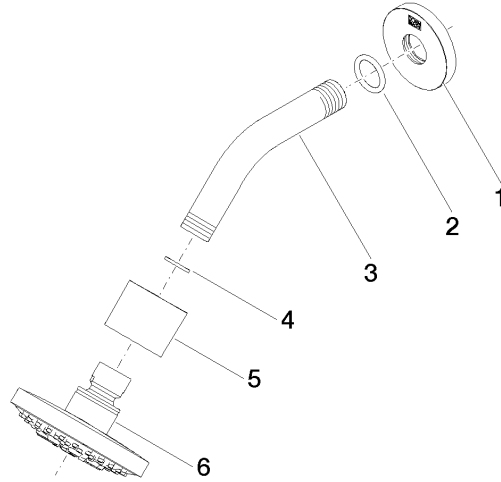

Shower head - Brushed Light Gold

TARA

28 505 979

- 155mm projection
- ball-joint pivotable through 18° (in any direction)
- Three or five settings: PURIFY RAIN, COMPACT SOFT FLOW, COMPACT AQUAPRESSURE FLOW, max. flow rate 7.6 l/min (at 3 bar)
- with anti-scale system
- spray head Ø 100mm
- rosette Ø 60 mm
- 1/2" connection
- Function from: 5.5 l/min
- WRAS 2201056

Recommended miscellaneous

- Concealed wall elbow -** 35 085 970 90
- min. recess depth 90 mm
 - max. recess depth 163 mm

28 505 979

mm [inches]

Flow rate chart

Certificates

LGA_28661.

28 505 979

Spare parts list

No.	Item Number	Name	Quantity used	Delivery time
1	09 27 22 045-27	rosette	1	60
2	90 14 10 026 00 90	seal	1	2
3	09 11 03 011-27	connection	1	60
4	90 14 20 002 00 90	seal	1	2
5	09 11 01 191-27	cover	1	60
6	90 12 05 055 00-27	shower	1	30