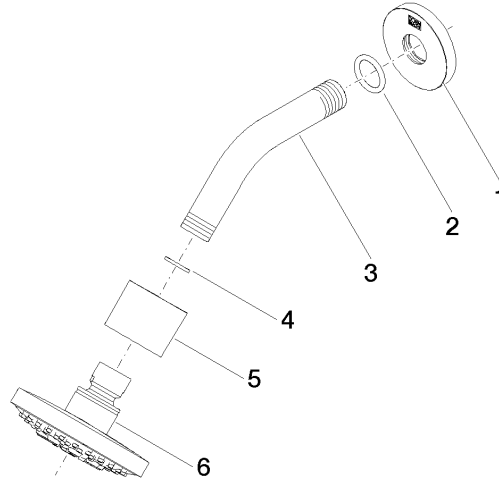

## Shower head - Brushed Durabronze (23kt Gold)

TARA

28 505 979

Fits: TARA, LISSÉ, VAIA, META

- 155mm projection
- ball-joint pivotable through 18° (in any direction)
- Three or five settings: PURIFY RAIN, COMPACT SOFT FLOW, COMPACT AQUAPRESSURE FLOW, max. flow rate 7.6 l/min (at 3 bar)
- with anti-scale system
- spray head Ø 100mm
- rosette Ø 60 mm
- 1/2" connection
- Function from: 5.5 l/min
- WRAS 2201056

### Recommended miscellaneous

**Concealed wall elbow -**

- max. recess depth 163 mm
- min. recess depth 90 mm

35 085 970 90

28 505 979

mm [inches]

Flow rate chart

Certificates

### Spare parts list

No.	Item Number	Name	Quantity used	Delivery time
1	09 27 22 045-28	rosette	1	20
2	90 14 10 026 00 90	seal	1	2
3	09 11 03 011-28	connection	1	20
4	90 14 20 002 00 90	seal	1	2
5	09 11 01 191-28	cover	1	20
6	90 12 05 055 00-28	shower	1	20