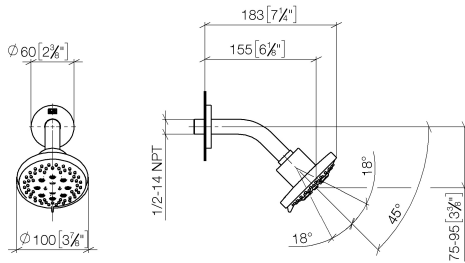

## Shower head - Brushed Durabronze (23kt Gold)

TARA

28 505 979

Fits: TARA, LISSÉ, VAIA, META

- 155mm projection
- ball-joint pivotable through 18° (in any direction)
- Three or five settings: PURIFY RAIN, COMPACT SOFT FLOW, COMPACT AQUAPRESSURE FLOW, max. flow rate 7.6 l/min (at 3 bar)
- with anti-scale system
- spray head Ø 100mm
- rosette Ø 60 mm
- 1/2" connection
- Function from: 5.5 l/min
- WRAS 2201056

### Recommended miscellaneous

**Concealed wall elbow -**

- max. recess depth 163 mm
- min. recess depth 90 mm

35 085 970 90

28 505 979

mm [inches]

Flow rate chart

Certificates

### Spare parts list

No.	Item Number	Name	Quantity used	Delivery time
1	09 27 22 045-28	rosette	1	20
2	90 14 10 026 00 90	seal	1	2
3	09 11 03 011-28	connection	1	20
4	90 14 20 002 00 90	seal	1	2
5	09 11 01 191-28	cover	1	20
6	90 12 05 055 00-28	shower	1	20