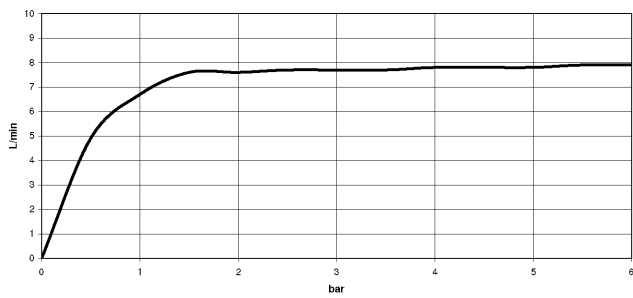

## Shower head - Brushed Durabronze (23kt Gold)

TARA

28 505 979

Fits: TARA, LISSÉ, VAIA, META

- 155mm projection
- ball-joint pivotable through 18° (in any direction)
- Three or five settings: PURIFY RAIN, COMPACT SOFT FLOW, COMPACT AQUAPRESSURE FLOW, max. flow rate 7.6 l/min (at 3 bar)
- with anti-scale system
- spray head Ø 100mm
- rosette Ø 60 mm
- 1/2" connection
- Function from: 5.5 l/min
- WRAS 2201056

### Recommended miscellaneous

**Concealed wall elbow -**

- max. recess depth 163 mm
- min. recess depth 90 mm

35 085 970 90

28 505 979

mm [inches]

Flow rate chart

Certificates