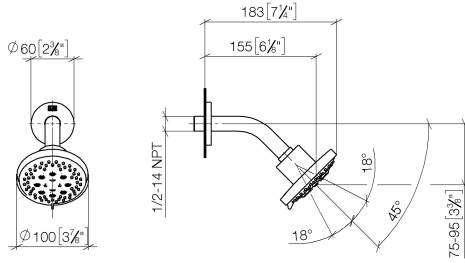

28 505 979

- 155mm projection
- ball-joint pivotable through 18° (in any direction)
- Three or five settings: PURIFY RAIN, COMPACT SOFT FLOW, COMPACT AQUAPRESSURE FLOW, max. flow rate 7.6 l/min (at 3 bar)
- with anti-scale system
- spray head Ø 100mm
- rosette Ø 60 mm
- 1/2" connection
- Function from: 5.5 l/min
- WRAS 2201056

Fits: TARA, LISSÉ, VAIA, META

	Matte Black	28 505 979-33
	Chrome	28 505 979-00
	Brushed Platinum	28 505 979-06
	Platinum	28 505 979-08
	Dark Chrome	28 505 979-19
	Light Gold	28 505 979-26
	Brushed Light Gold	28 505 979-27
	Brushed Durabrass (23kt Gold)	28 505 979-28
	Brushed Bronze	28 505 979-42
	Brushed Champagne (22kt Gold)	28 505 979-46
	Champagne (22kt Gold)	28 505 979-47
	Brushed Chrome	28 505 979-93
	Brushed Dark Platinum	28 505 979-99

Recommended miscellaneous

- Concealed wall elbow -** 35 085 970 90
- max. recess depth 163 mm
 - min. recess depth 90 mm

28 505 979

mm [inches]

Flow rate chart

Certificates

LGA_28661.

WRAS_2201056.

28 505 979

Spare parts list

No.	Item Number	Name	Quantity used	Delivery time
1	09 27 22 045-33	rosette	1	30
2	90 14 10 026 00 90	seal	1	2
3	09 11 03 011-33	connection	1	30
4	90 14 20 002 00 90	seal	1	2
5	09 11 01 191-33	cover	1	30
6	90 12 05 055 00-33	shower	1	30