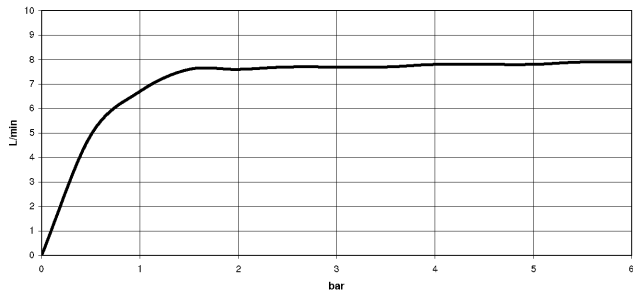

Recommended miscellaneous

- Concealed wall elbow -** 35 085 970 90
- max. recess depth 163 mm
 - min. recess depth 90 mm

28 505 979

mm [inches]

Flow rate chart

Certificates

LGA_28661.

WRAS_2201056.