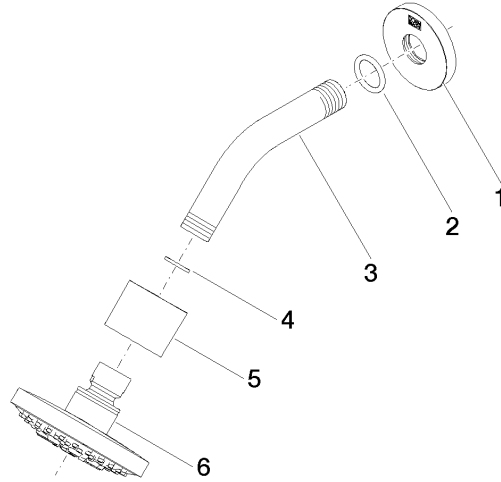

**Shower head - Brushed Bronze**

TARA

28 505 979

- 155mm projection
- ball-joint pivotable through 18° (in any direction)
- Three or five settings: PURIFY RAIN, COMPACT SOFT FLOW, COMPACT AQUAPRESSURE FLOW, max. flow rate 7.6 l/min (at 3 bar)
- with anti-scale system
- spray head Ø 100mm
- rosette Ø 60 mm
- 1/2" connection
- Function from: 5.5 l/min
- WRAS 2201056

**Recommended miscellaneous**

- Concealed wall elbow -** 35 085 970 90
- min. recess depth 90 mm
  - max. recess depth 163 mm

28 505 979

mm [inches]

Flow rate chart

Certificates

LGA\_28661.

28 505 979

### Spare parts list

No.	Item Number	Name	Quantity used	Delivery time
1	09 27 22 045-42	rosette	1	60
2	90 14 10 026 00 90	seal	1	2
3	09 11 03 011-42	connection	1	60
4	90 14 20 002 00 90	seal	1	2
5	09 11 01 191-42	cover	1	60
6	90 12 05 055 00-42	shower	1	30