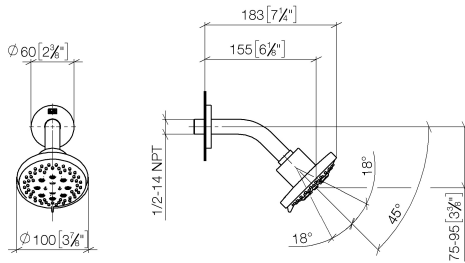

**Shower head - Brushed Bronze**

TARA

28 505 979

- 155mm projection
- ball-joint pivotable through 18° (in any direction)
- Three or five settings: PURIFY RAIN, COMPACT SOFT FLOW, COMPACT AQUAPRESSURE FLOW, max. flow rate 7.6 l/min (at 3 bar)
- with anti-scale system
- spray head Ø 100mm
- rosette Ø 60 mm
- 1/2" connection
- Function from: 5.5 l/min
- WRAS 2201056

Fits: TARA, LISSÉ, VAIA, META

	Brushed Bronze	28 505 979-42
	Chrome	28 505 979-00
	Brushed Platinum	28 505 979-06
	Platinum	28 505 979-08
	Dark Chrome	28 505 979-19
	Light Gold	28 505 979-26
	Brushed Light Gold	28 505 979-27
	Brushed Durabrass (23kt Gold)	28 505 979-28
	Matte Black	28 505 979-33
	Brushed Champagne (22kt Gold)	28 505 979-46
	Champagne (22kt Gold)	28 505 979-47
	Brushed Chrome	28 505 979-93
	Brushed Dark Platinum	28 505 979-99

**Recommended miscellaneous**

- Concealed wall elbow -** 35 085 970 90
- min. recess depth 90 mm
  - max. recess depth 163 mm

28 505 979

mm [inches]

Flow rate chart

Certificates

LGA\_28661.

28 505 979

### Spare parts list

No.	Item Number	Name	Quantity used	Delivery time
1	09 27 22 045-42	rosette	1	60
2	90 14 10 026 00 90	seal	1	2
3	09 11 03 011-42	connection	1	60
4	90 14 20 002 00 90	seal	1	2
5	09 11 01 191-42	cover	1	60
6	90 12 05 055 00-42	shower	1	30