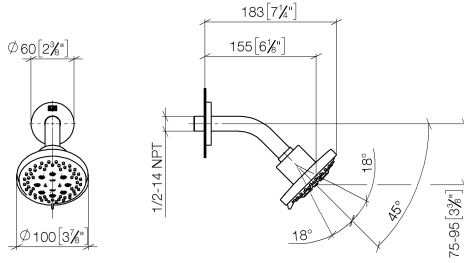

Shower head - Brushed Champagne (22kt Gold)

TARA

28 505 979

- 155mm projection
- ball-joint pivotable through 18° (in any direction)
- Three or five settings: PURIFY RAIN, COMPACT SOFT FLOW, COMPACT AQUAPRESSURE FLOW, max. flow rate 7.6 l/min (at 3 bar)
- with anti-scale system
- spray head Ø 100mm
- rosette Ø 60 mm
- 1/2" connection
- Function from: 5.5 l/min
- WRAS 2201056

Fits: TARA, LISSÉ, VAIA, META

	Brushed Champagne (22kt Gold)	28 505 979-46
	Chrome	28 505 979-00
	Brushed Platinum	28 505 979-06
	Platinum	28 505 979-08
	Dark Chrome	28 505 979-19
	Light Gold	28 505 979-26
	Brushed Light Gold	28 505 979-27
	Brushed Durabrass (23kt Gold)	28 505 979-28
	Matte Black	28 505 979-33
	Brushed Bronze	28 505 979-42
	Champagne (22kt Gold)	28 505 979-47
	Brushed Chrome	28 505 979-93
	Brushed Dark Platinum	28 505 979-99

Recommended miscellaneous

- Concealed wall elbow -** 35 085 970 90
- max. recess depth 163 mm
 - min. recess depth 90 mm

28 505 979

mm [inches]

Flow rate chart

Certificates

LGA_28661.

WRAS_2201056.

28 505 979

Spare parts list

No.	Item Number	Name	Quantity used	Delivery time
1	09 27 22 045-46	rosette	1	30
2	90 14 10 026 00 90	seal	1	2
3	09 11 03 011-46	connection	1	30
4	90 14 20 002 00 90	seal	1	2
5	09 11 01 191-46	cover	1	30
6	90 12 05 055 00-46	shower	1	30