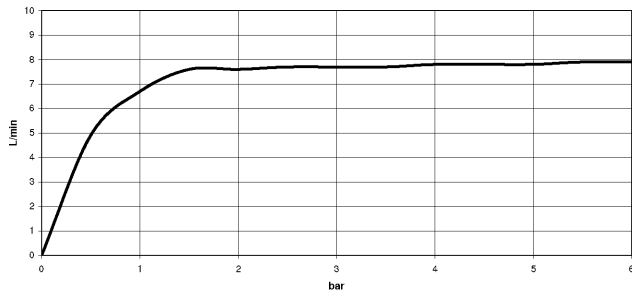

Shower head - Brushed Champagne (22kt Gold)

TARA

28 505 979

- 155mm projection
- ball-joint pivotable through 18° (in any direction)
- Three or five settings: PURIFY RAIN, COMPACT SOFT FLOW, COMPACT AQUAPRESSURE FLOW, max. flow rate 7.6 l/min (at 3 bar)
- with anti-scale system
- spray head Ø 100mm
- rosette Ø 60 mm
- 1/2" connection
- Function from: 5.5 l/min
- WRAS 2201056

Recommended miscellaneous

- Concealed wall elbow -** 35 085 970 90
- max. recess depth 163 mm
 - min. recess depth 90 mm

28 505 979

mm [inches]

Flow rate chart

Certificates

LGA_28661.

WRAS_2201056.