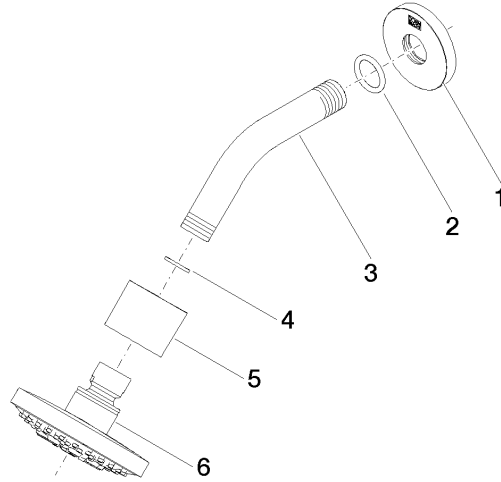

Shower head - Brushed Champagne (22kt Gold)

TARA

28 505 979

- 155mm projection
- ball-joint pivotable through 18° (in any direction)
- Three or five settings: PURIFY RAIN, COMPACT SOFT FLOW, COMPACT AQUAPRESSURE FLOW, max. flow rate 7.6 l/min (at 3 bar)
- with anti-scale system
- spray head Ø 100mm
- rosette Ø 60 mm
- 1/2" connection
- Function from: 5.5 l/min
- WRAS 2201056

Recommended miscellaneous

- Concealed wall elbow -** 35 085 970 90
- max. recess depth 163 mm
 - min. recess depth 90 mm

28 505 979

mm [inches]

Flow rate chart

Certificates

LGA_28661.

WRAS_2201056.

28 505 979

Spare parts list

No.	Item Number	Name	Quantity used	Delivery time
1	09 27 22 045-46	rosette	1	30
2	90 14 10 026 00 90	seal	1	2
3	09 11 03 011-46	connection	1	30
4	90 14 20 002 00 90	seal	1	2
5	09 11 01 191-46	cover	1	30
6	90 12 05 055 00-46	shower	1	30