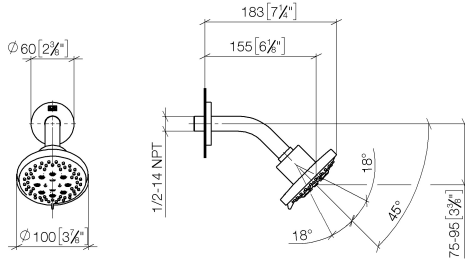

**Shower head - Champagne (22kt Gold)**

TARA

28 505 979

- 155mm projection
- ball-joint pivotable through 18° (in any direction)
- Three or five settings: PURIFY RAIN, COMPACT SOFT FLOW, COMPACT AQUAPRESSURE FLOW, max. flow rate 7.6 l/min (at 3 bar)
- with anti-scale system
- spray head Ø 100mm
- rosette Ø 60 mm
- 1/2" connection
- Function from: 5.5 l/min
- WRAS 2201056

**Recommended miscellaneous**

- Concealed wall elbow -** 35 085 970 90
- max. recess depth 163 mm
  - min. recess depth 90 mm

28 505 979

mm [inches]

Flow rate chart

Certificates

LGA\_28661.

WRAS\_2201056.

### Spare parts list

No.	Item Number	Name	Quantity used	Delivery time
1	09 27 22 045-47	rosette	1	30
2	90 14 10 026 00 90	seal	1	2
3	09 11 03 011-47	connection	1	30
4	90 14 20 002 00 90	seal	1	2
5	09 11 01 191-47	cover	1	60
6	90 12 05 055 00-47	shower	1	60