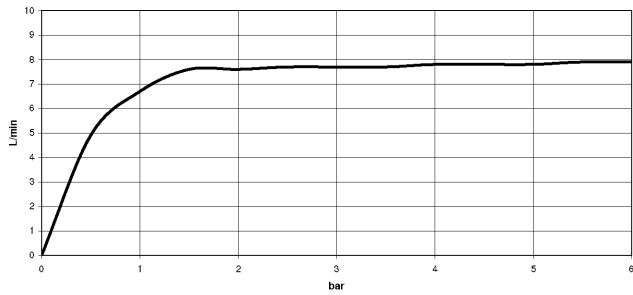

**Shower head - Champagne (22kt Gold)**

TARA

28 505 979

- 155mm projection
- ball-joint pivotable through 18° (in any direction)
- Three or five settings: PURIFY RAIN, COMPACT SOFT FLOW, COMPACT AQUAPRESSURE FLOW, max. flow rate 7.6 l/min (at 3 bar)
- with anti-scale system
- spray head Ø 100mm
- rosette Ø 60 mm
- 1/2" connection
- Function from: 5.5 l/min
- WRAS 2201056

**Recommended miscellaneous**

- Concealed wall elbow -** 35 085 970 90
- max. recess depth 163 mm
  - min. recess depth 90 mm

28 505 979

mm [inches]

Flow rate chart

Certificates

LGA\_28661.

WRAS\_2201056.