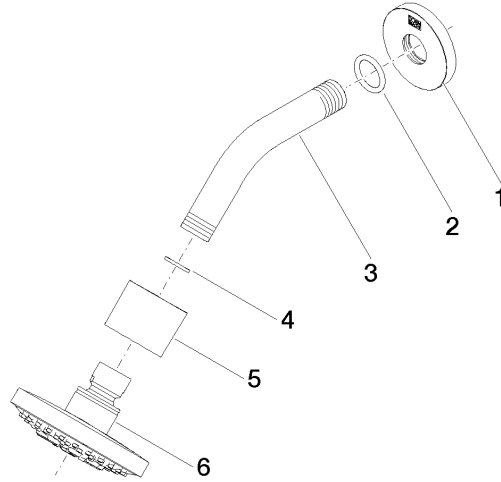

**Shower head - Champagne (22kt Gold)**

TARA

28 505 979

- 155mm projection
- ball-joint pivotable through 18° (in any direction)
- Three or five settings: PURIFY RAIN, COMPACT SOFT FLOW, COMPACT AQUAPRESSURE FLOW, max. flow rate 7.6 l/min (at 3 bar)
- with anti-scale system
- spray head Ø 100mm
- rosette Ø 60 mm
- 1/2" connection
- Function from: 5.5 l/min
- WRAS 2201056

**Recommended miscellaneous**

- Concealed wall elbow -** 35 085 970 90
- max. recess depth 163 mm
  - min. recess depth 90 mm

28 505 979

mm [inches]

Flow rate chart

Certificates

LGA\_28661.

WRAS\_2201056.

### Spare parts list

No.	Item Number	Name	Quantity used	Delivery time
1	09 27 22 045-47	rosette	1	30
2	90 14 10 026 00 90	seal	1	2
3	09 11 03 011-47	connection	1	30
4	90 14 20 002 00 90	seal	1	2
5	09 11 01 191-47	cover	1	60
6	90 12 05 055 00-47	shower	1	60