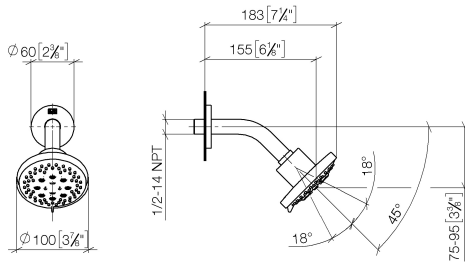

28 505 979

- 155mm projection
- ball-joint pivotable through 18° (in any direction)
- Three or five settings: PURIFY RAIN, COMPACT SOFT FLOW, COMPACT AQUAPRESSURE FLOW, max. flow rate 7.6 l/min (at 3 bar)
- with anti-scale system
- spray head Ø 100mm
- rosette Ø 60 mm
- 1/2" connection
- Function from: 5.5 l/min
- WRAS 2201056

Fits: TARA, LISSÉ, VAIA, META

	Brushed Chrome	28 505 979-93
	Chrome	28 505 979-00
	Brushed Platinum	28 505 979-06
	Platinum	28 505 979-08
	Dark Chrome	28 505 979-19
	Light Gold	28 505 979-26
	Brushed Light Gold	28 505 979-27
	Brushed Durabronze (23kt Gold)	28 505 979-28
	Matte Black	28 505 979-33
	Brushed Bronze	28 505 979-42
	Brushed Champagne (22kt Gold)	28 505 979-46
	Champagne (22kt Gold)	28 505 979-47
	Brushed Dark Platinum	28 505 979-99

28 505 979

mm [inches]

Flow rate chart

Certificates

LGA_28661.

WRAS_2201056.

28 505 979

Parts for other finishes can be found here: [Chrome](#)

Spare parts list

No.	Item Number	Name	Quantity used	Delivery time
1	09 27 22 045-93	rosette	1	20
2	90 14 10 026 00 90	seal	1	2
3	09 11 03 011-93	connection	1	20
4	90 14 20 002 00 90	seal	1	2
5	09 11 01 191-93	cover	1	20
6	90 12 05 055 00-93	shower	1	20