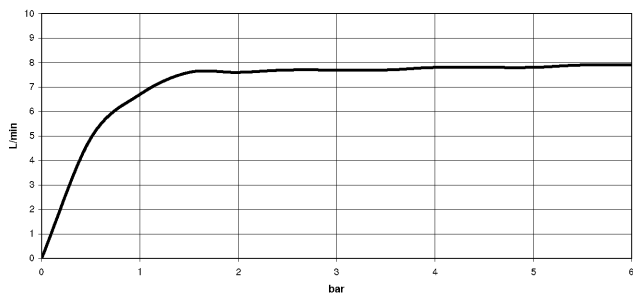

28 505 979

- 155mm projection
- ball-joint pivotable through 18° (in any direction)
- Three or five settings: PURIFY RAIN, COMPACT SOFT FLOW, COMPACT AQUAPRESSURE FLOW, max. flow rate 7.6 l/min (at 3 bar)
- with anti-scale system
- spray head Ø 100mm
- rosette Ø 60 mm
- 1/2" connection
- Function from: 5.5 l/min
- WRAS 2201056

Fits: TARA, LISSÉ, VAIA, META

	Brushed Chrome	28 505 979-93
	Chrome	28 505 979-00
	Brushed Platinum	28 505 979-06
	Platinum	28 505 979-08
	Dark Chrome	28 505 979-19
	Light Gold	28 505 979-26
	Brushed Light Gold	28 505 979-27
	Brushed Durabronze (23kt Gold)	28 505 979-28
	Matte Black	28 505 979-33
	Brushed Bronze	28 505 979-42
	Brushed Champagne (22kt Gold)	28 505 979-46
	Champagne (22kt Gold)	28 505 979-47
	Brushed Dark Platinum	28 505 979-99

28 505 979

mm [inches]

Flow rate chart

Certificates

LGA_28661.

WRAS_2201056.

28 505 979

Parts for other finishes can be found here: [Chrome](#)