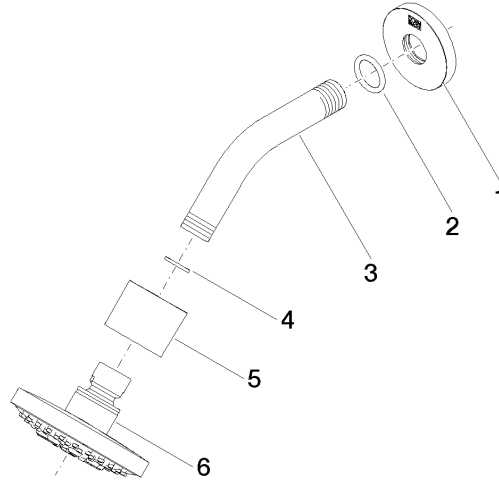

28 505 979

- 155mm projection
- ball-joint pivotable through 18° (in any direction)
- Three or five settings: PURIFY RAIN, COMPACT SOFT FLOW, COMPACT AQUAPRESSURE FLOW, max. flow rate 7.6 l/min (at 3 bar)
- with anti-scale system
- spray head Ø 100mm
- rosette Ø 60 mm
- 1/2" connection
- Function from: 5.5 l/min
- WRAS 2201056

28 505 979

mm [inches]

Flow rate chart

Certificates

LGA_28661.

WRAS_2201056.

28 505 979

Parts for other finishes can be found here: [Chrome](#)

Spare parts list

No.	Item Number	Name	Quantity used	Delivery time
1	09 27 22 045-93	rosette	1	20
2	90 14 10 026 00 90	seal	1	2
3	09 11 03 011-93	connection	1	20
4	90 14 20 002 00 90	seal	1	2
5	09 11 01 191-93	cover	1	20
6	90 12 05 055 00-93	shower	1	20