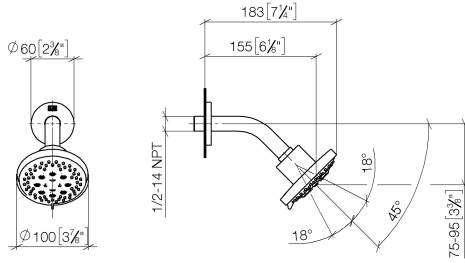

Shower head - Brushed Dark Platinum

TARA

28 505 979

- 155mm projection
- ball-joint pivotable through 18° (in any direction)
- Three or five settings: PURIFY RAIN, COMPACT SOFT FLOW, COMPACT AQUAPRESSURE FLOW, max. flow rate 7.6 l/min (at 3 bar)
- with anti-scale system
- spray head Ø 100mm
- rosette Ø 60 mm
- 1/2" connection
- Function from: 5.5 l/min
- WRAS 2201056

Fits: TARA, LISSÉ, VAIA, META

	Brushed Dark Platinum	28 505 979-99
	Chrome	28 505 979-00
	Brushed Platinum	28 505 979-06
	Platinum	28 505 979-08
	Dark Chrome	28 505 979-19
	Light Gold	28 505 979-26
	Brushed Light Gold	28 505 979-27
	Brushed Durabronze (23kt Gold)	28 505 979-28
	Matte Black	28 505 979-33
	Brushed Bronze	28 505 979-42
	Brushed Champagne (22kt Gold)	28 505 979-46
	Champagne (22kt Gold)	28 505 979-47
	Brushed Chrome	28 505 979-93

Recommended miscellaneous

- Concealed wall elbow -** 35 085 970 90
- max. recess depth 163 mm
 - min. recess depth 90 mm

28 505 979

mm [inches]

Flow rate chart

Certificates

LGA_28661.

WRAS_2201056.

28 505 979

Spare parts list

No.	Item Number	Name	Quantity used	Delivery time
1	09 27 22 045-99	rosette	1	30
2	90 14 10 026 00 90	seal	1	2
3	09 11 03 011-99	connection	1	30
4	90 14 20 002 00 90	seal	1	2
5	09 11 01 191-99	cover	1	30
6	90 12 05 055 00-99	shower	1	30