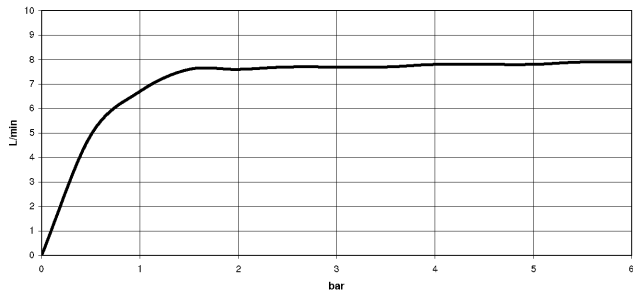

Shower head - Brushed Dark Platinum

TARA

28 505 979

- 155mm projection
- ball-joint pivotable through 18° (in any direction)
- Three or five settings: PURIFY RAIN, COMPACT SOFT FLOW, COMPACT AQUAPRESSURE FLOW, max. flow rate 7.6 l/min (at 3 bar)
- with anti-scale system
- spray head Ø 100mm
- rosette Ø 60 mm
- 1/2" connection
- Function from: 5.5 l/min
- WRAS 2201056

Recommended miscellaneous

- Concealed wall elbow -** 35 085 970 90
- max. recess depth 163 mm
 - min. recess depth 90 mm

28 505 979

mm [inches]

Flow rate chart

Certificates

LGA_28661.

WRAS_2201056.