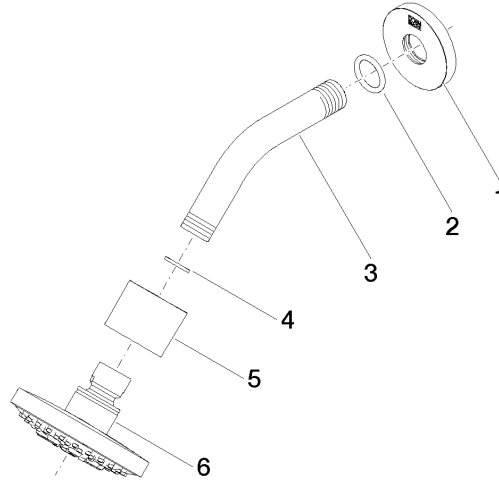

Shower head - Brushed Dark Platinum

TARA

28 505 979

- 155mm projection
- ball-joint pivotable through 18° (in any direction)
- Three or five settings: PURIFY RAIN, COMPACT SOFT FLOW, COMPACT AQUAPRESSURE FLOW, max. flow rate 7.6 l/min (at 3 bar)
- with anti-scale system
- spray head Ø 100mm
- rosette Ø 60 mm
- 1/2" connection
- Function from: 5.5 l/min
- WRAS 2201056

Recommended miscellaneous

- Concealed wall elbow -** 35 085 970 90
- max. recess depth 163 mm
 - min. recess depth 90 mm

28 505 979

mm [inches]

Flow rate chart

Certificates

LGA_28661.

WRAS_2201056.

28 505 979

Spare parts list

No.	Item Number	Name	Quantity used	Delivery time
1	09 27 22 045-99	rosette	1	30
2	90 14 10 026 00 90	seal	1	2
3	09 11 03 011-99	connection	1	30
4	90 14 20 002 00 90	seal	1	2
5	09 11 01 191-99	cover	1	30
6	90 12 05 055 00-99	shower	1	30