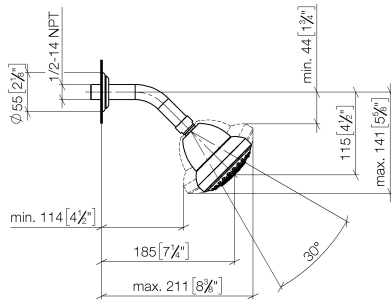

28 508 360

- 200mm projection
- ball-joint pivotable through 30°
- Three settings: PURIFY RAIN, COMPACT SOFT FLOW, COMPACT AQUAPRESSURE FLOW, max. flow rate 9 l/min (at 3 bar)
- Function from: 7 l/min
- with anti-scale system
- spray head Ø 94mm
- rosette Ø 55 mm
- 1/2" connection

| | | |
|---|-------------------------------|--------------------|
|  | Brushed Platinum | 28 508 360-06 |
|  | Chrome | 28 508 360-00 0010 |
|  | Chrome | 28 508 360-00 |
|  | Brushed Platinum | 28 508 360-06 0010 |
|  | Platinum | 28 508 360-08 0010 |
|  | Platinum | 28 508 360-08 |
|  | Durabrand (23kt Gold) | 28 508 360-09 0010 |
|  | Durabrand (23kt Gold) | 28 508 360-09 |
|  | Brushed Durabrand (23kt Gold) | 28 508 360-28 0010 |
|  | Brushed Durabrand (23kt Gold) | 28 508 360-28 |
|  | Brushed Dark Platinum | 28 508 360-99 0010 |
|  | Brushed Dark Platinum | 28 508 360-99 |

Recommended miscellaneous

- Concealed wall elbow -** 35 085 970 90
- max. recess depth 163 mm
 - min. recess depth 90 mm

28 508 360

mm [inches]

Flow rate chart

28 508 360

Spare parts list

| No. | Item Number | Name | Quantity used | Delivery time |
|-----|--------------------|------------|---------------|---------------|
| 1 | 09 27 35 003-06 | rosette | 1 | 10 |
| 2 | 90 14 10 026 00 90 | seal | 1 | 2 |
| 3 | 09 11 03 011-06 | connection | 1 | 10 |
| 4 | 04 12 11 120 00-06 | shower | 1 | - |