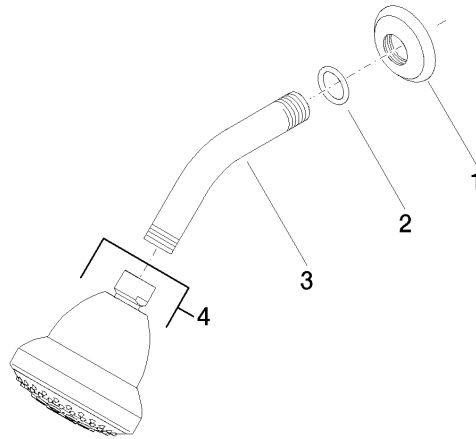

28 508 360

- 200mm projection
- ball-joint pivotable through 30°
- Three settings: PURIFY RAIN, COMPACT SOFT FLOW, COMPACT AQUAPRESSURE FLOW, max. flow rate 9 l/min (at 3 bar)
- Function from: 7 l/min
- with anti-scale system
- spray head Ø 94mm
- rosette Ø 55 mm
- 1/2" connection

Recommended miscellaneous

- Concealed wall elbow -** 35 085 970 90
- max. recess depth 163 mm
 - min. recess depth 90 mm

28 508 360

mm [inches]

Flow rate chart

28 508 360

Spare parts list

| No. | Item Number | Name | Quantity used | Delivery time |
|-----|--------------------|------------|---------------|---------------|
| 1 | 09 27 35 003-06 | rosette | 1 | 10 |
| 2 | 90 14 10 026 00 90 | seal | 1 | 2 |
| 3 | 09 11 03 011-06 | connection | 1 | 10 |
| 4 | 04 12 11 120 00-06 | shower | 1 | - |