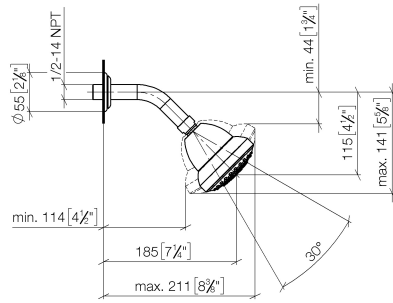

28 508 360

- 200mm projection
- ball-joint pivotable through 30°
- Three settings: PURIFY RAIN, COMPACT SOFT FLOW, COMPACT AQUAPRESSURE FLOW, max. flow rate 9 l/min (at 3 bar)
- Function from: 7 l/min
- with anti-scale system
- spray head Ø 94mm
- rosette Ø 55 mm
- 1/2" connection

**Recommended miscellaneous**

- Concealed wall elbow -**
- max. recess depth 163 mm
  - min. recess depth 90 mm

35 085 970 90

**Recommended miscellaneous**

- Concealed wall elbow -**
- max. recess depth 163 mm
  - min. recess depth 90 mm

35 085 970 90

28 508 360

mm [inches]

**Flow rate chart**

28 508 360

### Spare parts list

No.	Item Number	Name	Quantity used	Delivery time
1	09 27 35 003-28	rosette	1	60
2	90 14 10 026 00 90	seal	1	2
3	09 11 03 011-28	connection	1	20
4	04 12 11 120 00-28	shower	1	-

Spare part can no longer be ordered, please order the replacement item