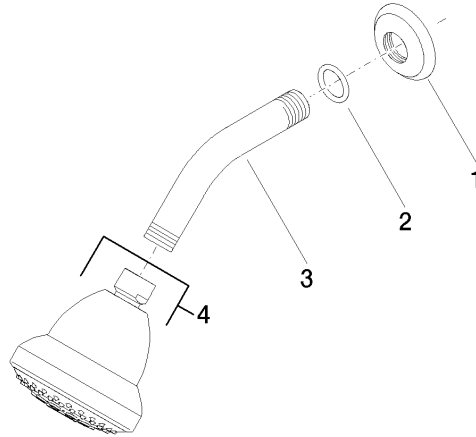

28 508 360

- 200mm projection
- ball-joint pivotable through 30°
- Three settings: PURIFY RAIN, COMPACT SOFT FLOW, COMPACT AQUAPRESSURE FLOW, max. flow rate 9 l/min (at 3 bar)
- Function from: 7 l/min
- with anti-scale system
- spray head Ø 94mm
- rosette Ø 55 mm
- 1/2" connection

**Recommended miscellaneous**

- Concealed wall elbow -**
- max. recess depth 163 mm
  - min. recess depth 90 mm

35 085 970 90

**Recommended miscellaneous**

- Concealed wall elbow -**
- max. recess depth 163 mm
  - min. recess depth 90 mm

35 085 970 90

28 508 360

mm [inches]

**Flow rate chart**

28 508 360

### Spare parts list

No.	Item Number	Name	Quantity used	Delivery time
1	09 27 35 003-28	rosette	1	60
2	90 14 10 026 00 90	seal	1	2
3	09 11 03 011-28	connection	1	20
4	04 12 11 120 00-28	shower	1	-

Spare part can no longer be ordered, please order the replacement item