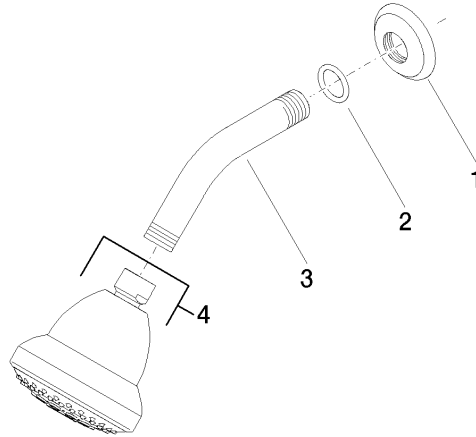

28 508 360

- 200mm projection
- ball-joint pivotable through 30°
- Three settings: PURIFY RAIN, COMPACT SOFT FLOW, COMPACT AQUAPRESSURE FLOW, max. flow rate 9 l/min (at 3 bar)
- Function from: 7 l/min
- with anti-scale system
- spray head Ø 94mm
- rosette Ø 55 mm
- 1/2" connection

Recommended miscellaneous

Concealed wall elbow -

- max. recess depth 163 mm
- min. recess depth 90 mm

35 085 970 90

Recommended miscellaneous

Concealed wall elbow -

- max. recess depth 163 mm
- min. recess depth 90 mm

35 085 970 90

28 508 360

mm [inches]

Flow rate chart

28 508 360

Spare parts list

No.	Item Number	Name	Quantity used	Delivery time
1	09 27 35 003-99	rosette	1	30
2	90 14 10 026 00 90	seal	1	2
3	09 11 03 011-99	connection	1	30
4	04 12 11 120 00-99	shower	1	-