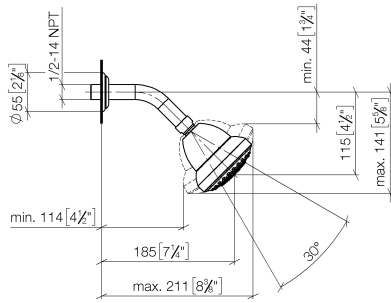

28 508 360

- 200mm projection
- ball-joint pivotable through 30°
- Three settings: PURIFY RAIN, COMPACT SOFT FLOW, COMPACT AQUAPRESSURE FLOW, max. flow rate 9 l/min (at 3 bar)
- Function from: 7 l/min
- with anti-scale system
- spray head Ø 94mm
- rosette Ø 55 mm
- 1/2" connection

Recommended miscellaneous

Concealed wall elbow -

- max. recess depth 163 mm
- min. recess depth 90 mm

35 085 970 90

Recommended miscellaneous

Concealed wall elbow -

- max. recess depth 163 mm
- min. recess depth 90 mm

35 085 970 90

28 508 360

mm [inches]

Flow rate chart

28 508 360

Spare parts list

No.	Item Number	Name	Quantity used	Delivery time
1	09 27 35 003-99	rosette	1	30
2	90 14 10 026 00 90	seal	1	2
3	09 11 03 011-99	connection	1	30
4	04 12 11 120 00-99	shower	1	-