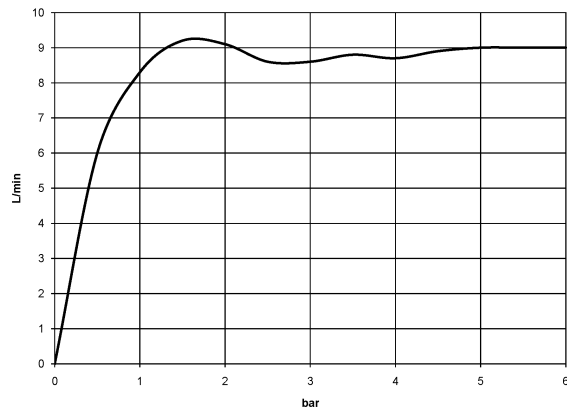

28 508 360

- 200mm projection
- ball-joint pivotable through 30°
- Three settings: PURIFY RAIN, COMPACT SOFT FLOW, COMPACT AQUAPRESSURE FLOW, max. flow rate 9 l/min (at 3 bar)
- Function from: 7 l/min
- with anti-scale system
- spray head Ø 94mm
- rosette Ø 55 mm
- 1/2" connection

Recommended miscellaneous

Concealed wall elbow -

- max. recess depth 163 mm
- min. recess depth 90 mm

35 085 970 90

Recommended miscellaneous

Concealed wall elbow -

- max. recess depth 163 mm
- min. recess depth 90 mm

35 085 970 90

28 508 360

mm [inches]

Flow rate chart

28 508 360

Spare parts list

No.	Item Number	Name	Quantity used	Delivery time
1	09 27 35 003-99	rosette	1	30
2	90 14 10 026 00 90	seal	1	2
3	09 11 03 011-99	connection	1	30
4	04 12 11 120 00-99	shower	1	-