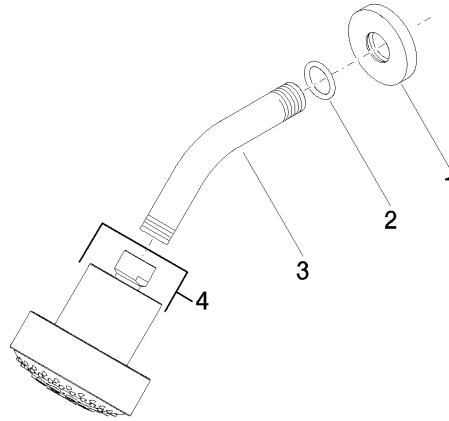

Shower head - Platinum

TARA

28 508 979

- 200mm projection
- ball-joint pivotable through 30°
- Three settings: PURIFY RAIN, COMPACT SOFT FLOW, COMPACT AQUAPRESSURE FLOW, max. flow rate 9 l/min (at 3 bar)
- Function from: 7 l/min
- with anti-scale system
- spray head Ø 92mm
- rosette Ø 55 mm
- 1/2" connection

Fits: TARA, LISSÉ, VAIA, META

	Platinum	28 508 979-08
	Chrome	28 508 979-00 0010
	Chrome	28 508 979-00
	Brushed Platinum	28 508 979-06 0010
	Brushed Platinum	28 508 979-06
	Platinum	28 508 979-08 0010
	Dark Chrome	28 508 979-19 0010
	Dark Chrome	28 508 979-19
	Light Gold	28 508 979-26 0010
	Light Gold	28 508 979-26
	Brushed Light Gold	28 508 979-27 0010
	Brushed Light Gold	28 508 979-27
	Brushed Durabrass (23kt Gold)	28 508 979-28 0010
	Brushed Durabrass (23kt Gold)	28 508 979-28
	Matte Black	28 508 979-33 0010
	Matte Black	28 508 979-33
	Brushed Bronze	28 508 979-42 0010
	Brushed Bronze	28 508 979-42
	Brushed Champagne (22kt Gold)	28 508 979-46 0010
	Brushed Champagne (22kt Gold)	28 508 979-46
	Champagne (22kt Gold)	28 508 979-47 0010
	Champagne (22kt Gold)	28 508 979-47
	Brushed Chrome	28 508 979-93 0010
	Brushed Chrome	28 508 979-93
	Brushed Dark Platinum	28 508 979-99 0010
	Brushed Dark Platinum	28 508 979-99

28 508 979

Recommended miscellaneous

Concealed wall elbow - 35 085 970 90
● max. recess depth 163 mm
● min. recess depth 90 mm

28 508 979

mm [inches]

Flow rate chart

28 508 979

Spare parts list

No.	Item Number	Name	Quantity used	Delivery time
1	09 27 22 003-08	rosette	1	40
2	90 14 10 026 00 90	seal	1	2
3	09 11 03 011-08	connection	1	40
4	04 12 11 110 00-08	shower	1	40