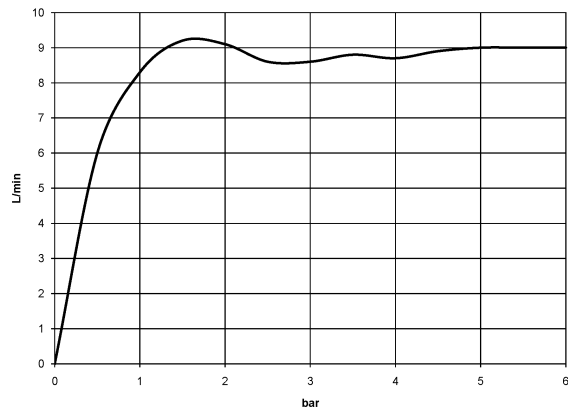

Shower head - Platinum

TARA

28 508 979

- 200mm projection
- ball-joint pivotable through 30°
- Three settings: PURIFY RAIN, COMPACT SOFT FLOW, COMPACT AQUAPRESSURE FLOW, max. flow rate 9 l/min (at 3 bar)
- Function from: 7 l/min
- with anti-scale system
- spray head Ø 92mm
- rosette Ø 55 mm
- 1/2" connection

28 508 979

Recommended miscellaneous

Concealed wall elbow - 35 085 970 90
● max. recess depth 163 mm
● min. recess depth 90 mm

28 508 979

mm [inches]

Flow rate chart

28 508 979

Spare parts list

No.	Item Number	Name	Quantity used	Delivery time
1	09 27 22 003-08	rosette	1	40
2	90 14 10 026 00 90	seal	1	2
3	09 11 03 011-08	connection	1	40
4	04 12 11 110 00-08	shower	1	40