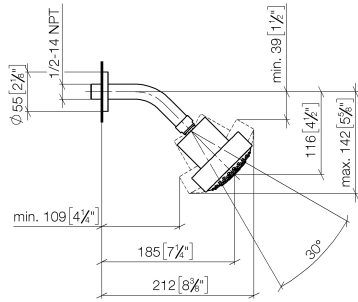

Shower head - Platinum

TARA

28 508 979

- 200mm projection
- ball-joint pivotable through 30°
- Three settings: PURIFY RAIN, COMPACT SOFT FLOW, COMPACT AQUAPRESSURE FLOW, max. flow rate 9 l/min (at 3 bar)
- Function from: 7 l/min
- with anti-scale system
- spray head Ø 92mm
- rosette Ø 55 mm
- 1/2" connection

28 508 979

Recommended miscellaneous

Concealed wall elbow - 35 085 970 90
● max. recess depth 163 mm
● min. recess depth 90 mm

28 508 979

mm [inches]

Flow rate chart

28 508 979

Spare parts list

No.	Item Number	Name	Quantity used	Delivery time
1	09 27 22 003-08	rosette	1	40
2	90 14 10 026 00 90	seal	1	2
3	09 11 03 011-08	connection	1	40
4	04 12 11 110 00-08	shower	1	40