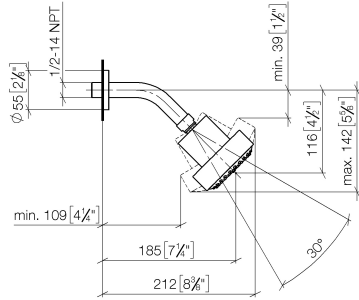

Shower head FlowReduce - Dark Chrome

TARA

28 508 979

Fits: TARA, LISSÉ, VAIA, META

- 200mm projection
- ball-joint pivotable through 30°
- Three settings: PURIFY RAIN, COMPACT SOFT FLOW, COMPACT AQUAPRESSURE FLOW, max. flow rate 6.8 l/min (at 3 bar)
- with anti-scale system
- spray head Ø 92mm
- rosette Ø 55 mm
- 1/2" connection
- This product can help a building meet the requirements of Green Building Rating Systems, e.g. LEED®, BREEAM®, DGNB

	Dark Chrome	28 508 979-19 0010
	Chrome	28 508 979-00 0010
	Chrome	28 508 979-00
	Brushed Platinum	28 508 979-06 0010
	Brushed Platinum	28 508 979-06
	Platinum	28 508 979-08 0010
	Platinum	28 508 979-08
	Dark Chrome	28 508 979-19
	Light Gold	28 508 979-26 0010
	Light Gold	28 508 979-26
	Brushed Light Gold	28 508 979-27 0010
	Brushed Light Gold	28 508 979-27
	Brushed Durabrass (23kt Gold)	28 508 979-28 0010
	Brushed Durabrass (23kt Gold)	28 508 979-28
	Matte Black	28 508 979-33 0010
	Matte Black	28 508 979-33
	Brushed Bronze	28 508 979-42
	Brushed Bronze	28 508 979-42 0010
	Brushed Champagne (22kt Gold)	28 508 979-46 0010
	Brushed Champagne (22kt Gold)	28 508 979-46
	Champagne (22kt Gold)	28 508 979-47 0010
	Champagne (22kt Gold)	28 508 979-47
	Brushed Chrome	28 508 979-93 0010
	Brushed Chrome	28 508 979-93
	Brushed Dark Platinum	28 508 979-99 0010
	Brushed Dark Platinum	28 508 979-99

Shower head FlowReduce - Dark Chrome

TARA

28 508 979

28 508 979

mm [inches]

Flow rate chart

Codes & Standards

DIN 4109

ISO 3822

Ü-Zeichen

Shower head FlowReduce - Dark Chrome

TARA

28 508 979

Certificates

LGA_38

28 508 979