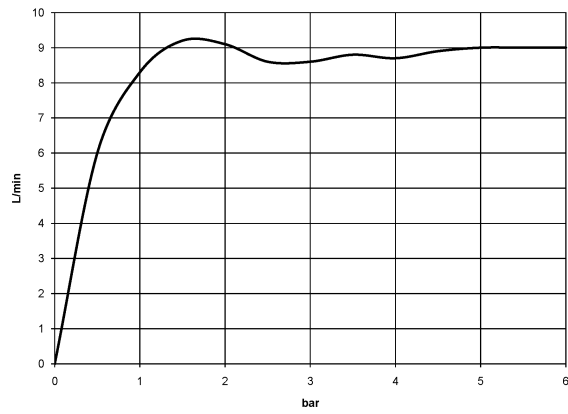

Shower head - Light Gold

TARA

28 508 979

- 200mm projection
- ball-joint pivotable through 30°
- Three settings: PURIFY RAIN, COMPACT SOFT FLOW, COMPACT AQUAPRESSURE FLOW, max. flow rate 9 l/min (at 3 bar)
- Function from: 7 l/min
- with anti-scale system
- spray head Ø 92mm
- rosette Ø 55 mm
- 1/2" connection

28 508 979

Recommended miscellaneous

Concealed wall elbow - 35 085 970 90

- min. recess depth 90 mm
- max. recess depth 163 mm

28 508 979

mm [inches]

Flow rate chart

28 508 979