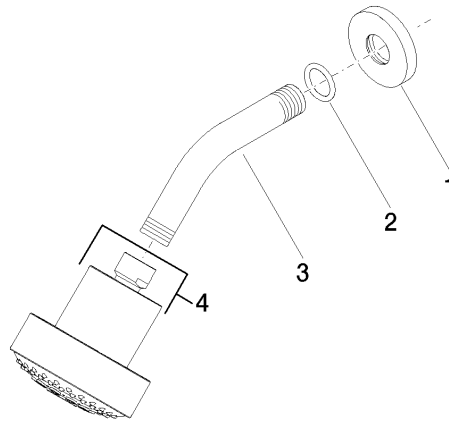

Shower head - Light Gold

TARA

28 508 979

- 200mm projection
- ball-joint pivotable through 30°
- Three settings: PURIFY RAIN, COMPACT SOFT FLOW, COMPACT AQUAPRESSURE FLOW, max. flow rate 9 l/min (at 3 bar)
- Function from: 7 l/min
- with anti-scale system
- spray head Ø 92mm
- rosette Ø 55 mm
- 1/2" connection

28 508 979

Recommended miscellaneous

Concealed wall elbow - 35 085 970 90

- min. recess depth 90 mm
- max. recess depth 163 mm

28 508 979

mm [inches]

Flow rate chart

28 508 979

Spare parts list

No.	Item Number	Name	Quantity used	Delivery time
1	09 27 22 003-26	rosette	1	60
2	90 14 10 026 00 90	seal	1	2
3	09 11 03 011-26	connection	1	60
4	04 12 11 110 00-26	shower	1	-

Spare part can no longer be ordered, please order the replacement item