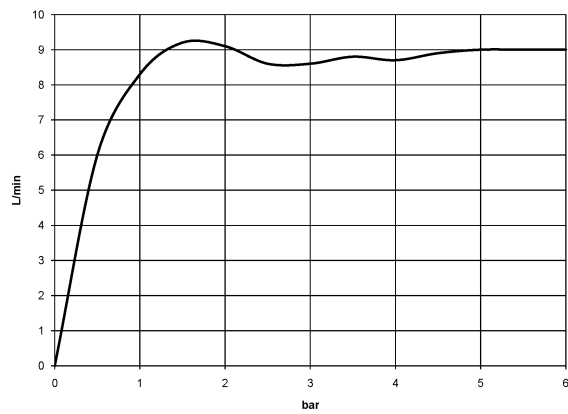

Shower head - Brushed Durabronze (23kt Gold)

TARA

28 508 979

- 200mm projection
- ball-joint pivotable through 30°
- Three settings: PURIFY RAIN, COMPACT SOFT FLOW, COMPACT AQUAPRESSURE FLOW, max. flow rate 9 l/min (at 3 bar)
- Function from: 7 l/min
- with anti-scale system
- spray head Ø 92mm
- rosette Ø 55 mm
- 1/2" connection

Shower head - Brushed Durabronz (23kt Gold)

TARA

28 508 979

Recommended miscellaneous

Concealed wall elbow -

- max. recess depth 163 mm
- min. recess depth 90 mm

35 085 970 90

28 508 979

mm [inches]

Flow rate chart

28 508 979

Spare parts list

No.	Item Number	Name	Quantity used	Delivery time
1	09 27 22 003-28	rosette	1	20
2	90 14 10 026 00 90	seal	1	2
3	09 11 03 011-28	connection	1	20
4	04 12 11 110 00-28	shower	1	-