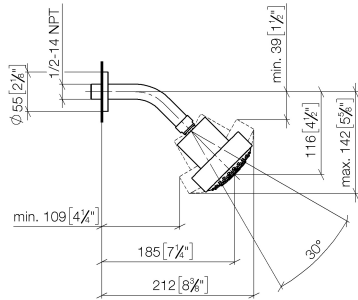

Shower head - Brushed Durabronze (23kt Gold)

TARA

28 508 979

- 200mm projection
- ball-joint pivotable through 30°
- Three settings: PURIFY RAIN, COMPACT SOFT FLOW, COMPACT AQUAPRESSURE FLOW, max. flow rate 9 l/min (at 3 bar)
- Function from: 7 l/min
- with anti-scale system
- spray head Ø 92mm
- rosette Ø 55 mm
- 1/2" connection

Shower head - Brushed Durabronz (23kt Gold)

TARA

28 508 979

Recommended miscellaneous

Concealed wall elbow -

- max. recess depth 163 mm
- min. recess depth 90 mm

35 085 970 90

28 508 979

mm [inches]

Flow rate chart

28 508 979

Spare parts list

No.	Item Number	Name	Quantity used	Delivery time
1	09 27 22 003-28	rosette	1	20
2	90 14 10 026 00 90	seal	1	2
3	09 11 03 011-28	connection	1	20
4	04 12 11 110 00-28	shower	1	-