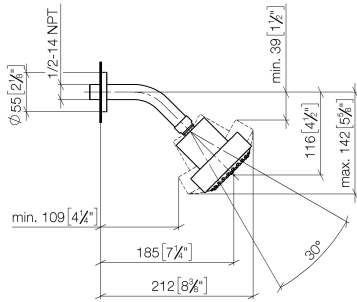

Shower head FlowReduce - Brushed Durabrass (23kt Gold)

TARA

28 508 979

Fits: TARA, LISSÉ, VAIA, META

- 200mm projection
- ball-joint pivotable through 30°
- Three settings: PURIFY RAIN, COMPACT SOFT FLOW, COMPACT AQUAPRESSURE FLOW, max. flow rate 6.8 l/min (at 3 bar)
- with anti-scale system
- spray head Ø 92mm
- rosette Ø 55 mm
- 1/2" connection
- This product can help a building meet the requirements of Green Building Rating Systems, e.g. LEED®, BREEAM®, DGNB

	Brushed Durabrass (23kt Gold)	28 508 979-28 0010
	Chrome	28 508 979-00 0010
	Chrome	28 508 979-00
	Brushed Platinum	28 508 979-06 0010
	Brushed Platinum	28 508 979-06
	Platinum	28 508 979-08 0010
	Platinum	28 508 979-08
	Dark Chrome	28 508 979-19 0010
	Dark Chrome	28 508 979-19
	Light Gold	28 508 979-26 0010
	Light Gold	28 508 979-26
	Brushed Light Gold	28 508 979-27 0010
	Brushed Light Gold	28 508 979-27
	Brushed Durabrass (23kt Gold)	28 508 979-28
	Matte Black	28 508 979-33 0010
	Matte Black	28 508 979-33
	Brushed Bronze	28 508 979-42 0010
	Brushed Bronze	28 508 979-42
	Brushed Champagne (22kt Gold)	28 508 979-46 0010
	Brushed Champagne (22kt Gold)	28 508 979-46
	Champagne (22kt Gold)	28 508 979-47 0010
	Champagne (22kt Gold)	28 508 979-47
	Brushed Chrome	28 508 979-93 0010
	Brushed Chrome	28 508 979-93
	Brushed Dark Platinum	28 508 979-99 0010
	Brushed Dark Platinum	28 508 979-99

Shower head FlowReduce - Brushed Durabrass (23kt Gold)

TARA

28 508 979

28 508 979

mm [inches]

Flow rate chart

Certificates

LGA_38653.

28 508 979

Parts for other finishes can be found here: [Chrome](#)

Spare parts list

No.	Item Number	Name	Quantity used	Delivery time
1	09 27 22 019-28	rosette	1	20
2	90 14 10 026 00 90	seal	1	2
3	09 11 03 011-28	connection	1	20
4	04 12 11 110 30-28	shower	1	-