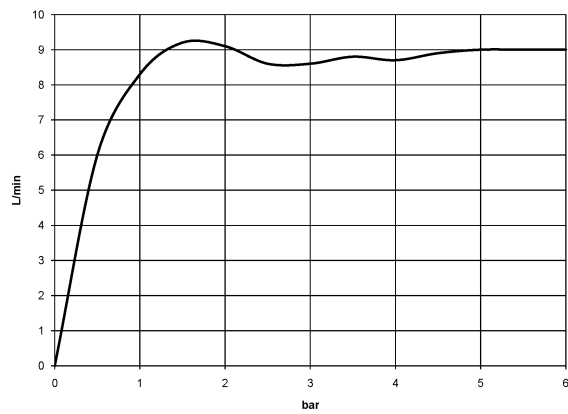

Shower head - Champagne (22kt Gold)

TARA

28 508 979

- 200mm projection
- ball-joint pivotable through 30°
- Three settings: PURIFY RAIN, COMPACT SOFT FLOW, COMPACT AQUAPRESSURE FLOW, max. flow rate 9 l/min (at 3 bar)
- Function from: 7 l/min
- with anti-scale system
- spray head Ø 92mm
- rosette Ø 55 mm
- 1/2" connection

Shower head - Champagne (22kt Gold)

TARA

28 508 979

Recommended miscellaneous

-
- | | | |
|---|--|---------------|
|  | Concealed wall elbow -
●max. recess depth 163 mm
●min. recess depth 90 mm | 35 085 970 90 |
|---|--|---------------|

28 508 979

mm [inches]

Flow rate chart

28 508 979

Spare parts list

No.	Item Number	Name	Quantity used	Delivery time
1	09 27 22 003-47	rosette	1	60
2	90 14 10 026 00 90	seal	1	2
3	09 11 03 011-47	connection	1	30
4	04 12 11 110 00-47	shower	1	-