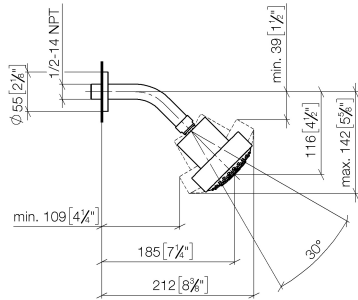

Shower head - Champagne (22kt Gold)

TARA

28 508 979

- 200mm projection
- ball-joint pivotable through 30°
- Three settings: PURIFY RAIN, COMPACT SOFT FLOW, COMPACT AQUAPRESSURE FLOW, max. flow rate 9 l/min (at 3 bar)
- Function from: 7 l/min
- with anti-scale system
- spray head Ø 92mm
- rosette Ø 55 mm
- 1/2" connection

Shower head - Champagne (22kt Gold)

TARA

28 508 979

Recommended miscellaneous

-
- | | | |
|---|--|---------------|
|  | Concealed wall elbow -
●max. recess depth 163 mm
●min. recess depth 90 mm | 35 085 970 90 |
|---|--|---------------|

28 508 979

mm [inches]

Flow rate chart

28 508 979

Spare parts list

No.	Item Number	Name	Quantity used	Delivery time
1	09 27 22 003-47	rosette	1	60
2	90 14 10 026 00 90	seal	1	2
3	09 11 03 011-47	connection	1	30
4	04 12 11 110 00-47	shower	1	-