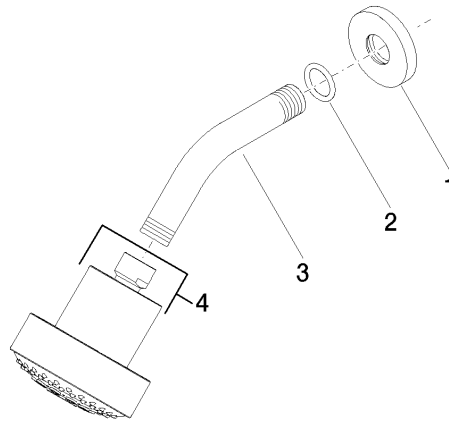

Shower head - Champagne (22kt Gold)

TARA

28 508 979

- 200mm projection
- ball-joint pivotable through 30°
- Three settings: PURIFY RAIN, COMPACT SOFT FLOW, COMPACT AQUAPRESSURE FLOW, max. flow rate 9 l/min (at 3 bar)
- Function from: 7 l/min
- with anti-scale system
- spray head Ø 92mm
- rosette Ø 55 mm
- 1/2" connection

Shower head - Champagne (22kt Gold)

TARA

28 508 979

Recommended miscellaneous

-
- | | | |
|---|--|---------------|
|  | Concealed wall elbow -
●max. recess depth 163 mm
●min. recess depth 90 mm | 35 085 970 90 |
|---|--|---------------|

28 508 979

mm [inches]

Flow rate chart

28 508 979

Spare parts list

No.	Item Number	Name	Quantity used	Delivery time
1	09 27 22 003-47	rosette	1	60
2	90 14 10 026 00 90	seal	1	2
3	09 11 03 011-47	connection	1	30
4	04 12 11 110 00-47	shower	1	-