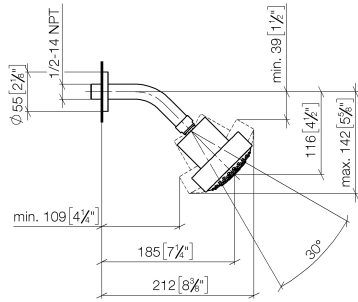

Shower head - Brushed Chrome

TARA

28 508 979

- 200mm projection
- ball-joint pivotable through 30°
- Three settings: PURIFY RAIN, COMPACT SOFT FLOW, COMPACT AQUAPRESSURE FLOW, max. flow rate 9 l/min (at 3 bar)
- Function from: 7 l/min
- with anti-scale system
- spray head Ø 92mm
- rosette Ø 55 mm
- 1/2" connection

Fits: TARA, LISSÉ, VAIA, META

	Brushed Chrome	28 508 979-93
	Chrome	28 508 979-00 0010
	Chrome	28 508 979-00
	Brushed Platinum	28 508 979-06 0010
	Brushed Platinum	28 508 979-06
	Platinum	28 508 979-08 0010
	Platinum	28 508 979-08
	Dark Chrome	28 508 979-19 0010
	Dark Chrome	28 508 979-19
	Light Gold	28 508 979-26 0010
	Light Gold	28 508 979-26
	Brushed Light Gold	28 508 979-27 0010
	Brushed Light Gold	28 508 979-27
	Brushed Durabrass (23kt Gold)	28 508 979-28 0010
	Brushed Durabrass (23kt Gold)	28 508 979-28
	Matte Black	28 508 979-33 0010
	Matte Black	28 508 979-33
	Brushed Bronze	28 508 979-42 0010
	Brushed Bronze	28 508 979-42
	Brushed Champagne (22kt Gold)	28 508 979-46 0010
	Brushed Champagne (22kt Gold)	28 508 979-46
	Champagne (22kt Gold)	28 508 979-47 0010
	Champagne (22kt Gold)	28 508 979-47
	Brushed Chrome	28 508 979-93 0010
	Brushed Dark Platinum	28 508 979-99 0010
	Brushed Dark Platinum	28 508 979-99

Shower head - Brushed Chrome

TARA

28 508 979

28 508 979

mm [inches]

Flow rate chart

28 508 979

Parts for other finishes can be found here: [Chrome](#)

Spare parts list

No.	Item Number	Name	Quantity used	Delivery time
1	09 27 22 003-93	rosette	1	20
2	90 14 10 026 00 90	seal	1	2
3	09 11 03 011-93	connection	1	20
4	04 12 11 110 00-93	shower	1	-

Spare part can no longer be ordered, please order the replacement item