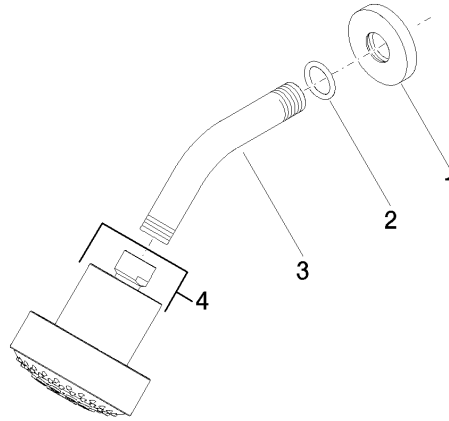

Shower head - Brushed Chrome

TARA

28 508 979

- 200mm projection
- ball-joint pivotable through 30°
- Three settings: PURIFY RAIN, COMPACT SOFT FLOW, COMPACT AQUAPRESSURE FLOW, max. flow rate 9 l/min (at 3 bar)
- Function from: 7 l/min
- with anti-scale system
- spray head Ø 92mm
- rosette Ø 55 mm
- 1/2" connection

Fits: TARA, LISSÉ, VAIA, META

	Brushed Chrome	28 508 979-93
	Chrome	28 508 979-00 0010
	Chrome	28 508 979-00
	Brushed Platinum	28 508 979-06 0010
	Brushed Platinum	28 508 979-06
	Platinum	28 508 979-08 0010
	Platinum	28 508 979-08
	Dark Chrome	28 508 979-19 0010
	Dark Chrome	28 508 979-19
	Light Gold	28 508 979-26 0010
	Light Gold	28 508 979-26
	Brushed Light Gold	28 508 979-27 0010
	Brushed Light Gold	28 508 979-27
	Brushed Durabrass (23kt Gold)	28 508 979-28 0010
	Brushed Durabrass (23kt Gold)	28 508 979-28
	Matte Black	28 508 979-33 0010
	Matte Black	28 508 979-33
	Brushed Bronze	28 508 979-42 0010
	Brushed Bronze	28 508 979-42
	Brushed Champagne (22kt Gold)	28 508 979-46 0010
	Brushed Champagne (22kt Gold)	28 508 979-46
	Champagne (22kt Gold)	28 508 979-47 0010
	Champagne (22kt Gold)	28 508 979-47
	Brushed Chrome	28 508 979-93 0010
	Brushed Dark Platinum	28 508 979-99 0010
	Brushed Dark Platinum	28 508 979-99

Shower head - Brushed Chrome

TARA

28 508 979

28 508 979

mm [inches]

Flow rate chart

28 508 979

Parts for other finishes can be found here: [Chrome](#)

Spare parts list

No.	Item Number	Name	Quantity used	Delivery time
1	09 27 22 003-93	rosette	1	20
2	90 14 10 026 00 90	seal	1	2
3	09 11 03 011-93	connection	1	20
4	04 12 11 110 00-93	shower	1	-

Spare part can no longer be ordered, please order the replacement item