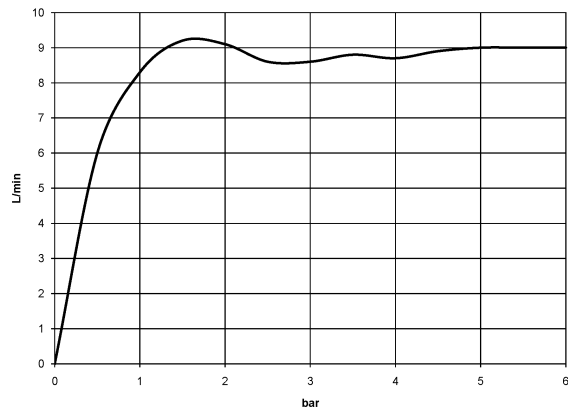

Shower head - Brushed Chrome

TARA

28 508 979

- 200mm projection
- ball-joint pivotable through 30°
- Three settings: PURIFY RAIN, COMPACT SOFT FLOW, COMPACT AQUAPRESSURE FLOW, max. flow rate 9 l/min (at 3 bar)
- Function from: 7 l/min
- with anti-scale system
- spray head Ø 92mm
- rosette Ø 55 mm
- 1/2" connection

Shower head - Brushed Chrome

TARA

28 508 979

28 508 979

mm [inches]

Flow rate chart

28 508 979

Parts for other finishes can be found here: [Chrome](#)