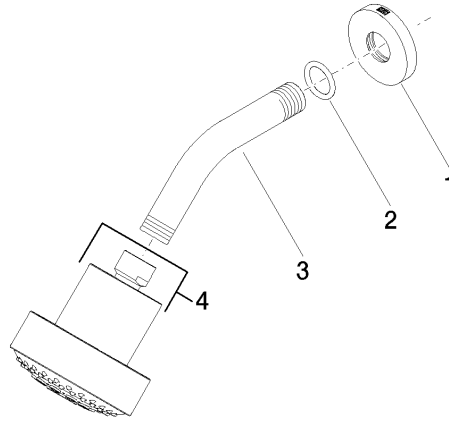

Shower head FlowReduce - Brushed Chrome

TARA

28 508 979 Product version from 5/15/2020

Fits: TARA, LISSÉ, VAIA, META

- 200mm projection
- ball-joint pivotable through 30°
- Three settings: PURIFY RAIN, COMPACT SOFT FLOW, COMPACT AQUAPRESSURE FLOW, max. flow rate 6.8 l/min (at 3 bar)
- with anti-scale system
- spray head Ø 92mm
- rosette Ø 55 mm
- 1/2" connection
- This product can help a building meet the requirements of Green Building Rating Systems, e.g. LEED®, BREEAM®, DGNB

Shower head FlowReduce - Brushed Chrome

TARA

28 508 979 Product version from 5/15/2020

28 508 979 Product version from 5/15/2020

mm [inches]

Flow rate chart

Codes & Standards

DIN 4109

ISO 3822

Ü-Zeichen

Shower head FlowReduce - Brushed Chrome

TARA

28 508 979 Product version from 5/15/2020

Certificates

LGA_38

28 508 979 Product version from 5/15/2020

Parts for other finishes can be found here: [Chrome](#)

Spare parts list

No.	Item Number	Name	Quantity used	Delivery time
1	09 27 22 019-93	rosette	1	20
2	90 14 10 026 00 90	seal	1	2
3	09 11 03 011-93	connection	1	20
4	04 12 11 110 30-93	shower	1	-