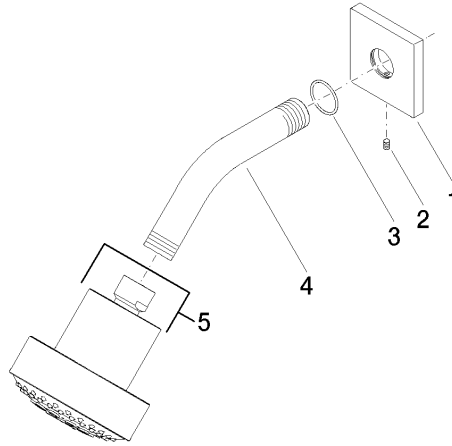

## Shower head - Brushed Platinum

SERIES SPECIFIC

28 508 980 Product version from 6/1/2024

- 200mm projection
- ball-joint pivotable through 30°
- Three settings: COMPACT RAIN, COMPACT SOFT FLOW, COMPACT AQUAPRESSURE FLOW, max. flow rate 9 l/min (at 3 bar)
- Function from: 7 l/min
- with anti-scale system
- spray head Ø 92mm
- rosette 60 x 60 mm
- 1/2" connection

## Shower head - Brushed Platinum

SERIES SPECIFIC

28 508 980 Product version from 6/1/2024

### Recommended miscellaneous

**Concealed wall elbow -**

- max. recess depth 163 mm
- min. recess depth 90 mm

35 085 970 90

28 508 980 Product version from 6/1/2024

mm [inches]

**Flow rate chart**

### Spare parts list

No.	Item Number	Name	Quantity used	Delivery time
1	09 27 98 003-06	rosette	1.00	10
5	04 12 11 110 00-06	shower	1.00	10
2	09 31 11 048 90	pin	1.00	2
3	09 14 10 098 90	seal	1.00	2
4	09 11 03 011-06	connection	1.00	10