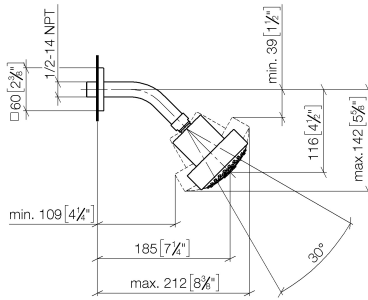

## Shower head - Brushed Platinum

SERIES SPECIFIC

28 508 980 Product version from 6/1/2024

- 200mm projection
- ball-joint pivotable through 30°
- Three settings: COMPACT RAIN, COMPACT SOFT FLOW, COMPACT AQUAPRESSURE FLOW, max. flow rate 9 l/min (at 3 bar)
- Function from: 7 l/min
- with anti-scale system
- spray head Ø 92mm
- rosette 60 x 60 mm
- 1/2" connection

## Shower head - Brushed Platinum

SERIES SPECIFIC

28 508 980 Product version from 6/1/2024

### Recommended miscellaneous

**Concealed wall elbow -**

- max. recess depth 163 mm
- min. recess depth 90 mm

35 085 970 90

28 508 980 Product version from 6/1/2024

mm [inches]

**Flow rate chart**

### Spare parts list

No.	Item Number	Name	Quantity used	Delivery time
1	09 27 98 003-06	rosette	1.00	10
5	04 12 11 110 00-06	shower	1.00	10
2	09 31 11 048 90	pin	1.00	2
3	09 14 10 098 90	seal	1.00	2
4	09 11 03 011-06	connection	1.00	10