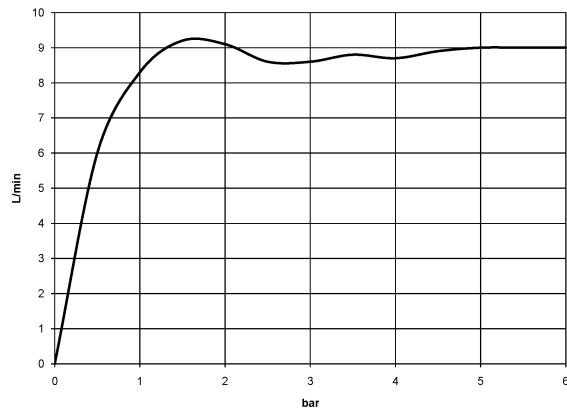

## Shower head - Brushed Platinum

SERIES SPECIFIC

28 508 980 Product version from 6/1/2024

- 200mm projection
- ball-joint pivotable through 30°
- Three settings: COMPACT RAIN, COMPACT SOFT FLOW, COMPACT AQUAPRESSURE FLOW, max. flow rate 9 l/min (at 3 bar)
- Function from: 7 l/min
- with anti-scale system
- spray head Ø 92mm
- rosette 60 x 60 mm
- 1/2" connection

### Recommended miscellaneous

**Concealed wall elbow -**

- max. recess depth 163 mm
- min. recess depth 90 mm

35 085 970 90

28 508 980 Product version from 6/1/2024

mm [inches]

**Flow rate chart**