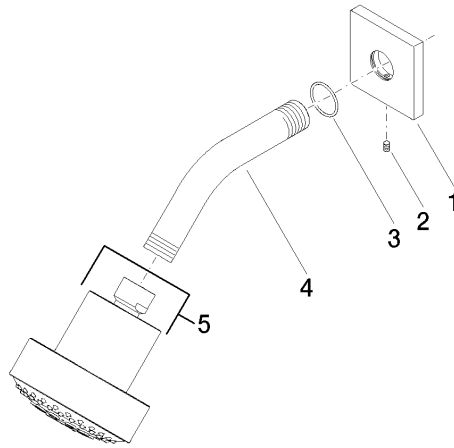

Shower head - Brushed Platinum

IMO

28 508 980

- 200mm projection
- ball-joint pivotable through 30°
- Three settings: PURIFY RAIN, COMPACT SOFT FLOW, COMPACT AQUAPRESSURE FLOW, max. flow rate 9 l/min (at 3 bar)
- Function from: 7 l/min
- with anti-scale system
- spray head Ø 92mm
- rosette 60 x 60 mm
- 1/2" connection

28 508 980

Recommended miscellaneous

Concealed wall elbow - 35 085 970 90
●max. recess depth 163 mm
●min. recess depth 90 mm

28 508 980

mm [inches]

Flow rate chart

28 508 980

Spare parts list

No.	Item Number	Name	Quantity used	Delivery time
1	09 27 98 003-06	rosette	1	10
2	09 31 11 048 90	pin	1	2
3	09 14 10 098 90	seal	1	2
4	09 11 03 011-06	connection	1	10
5	04 12 11 110 00-06	shower	1	10