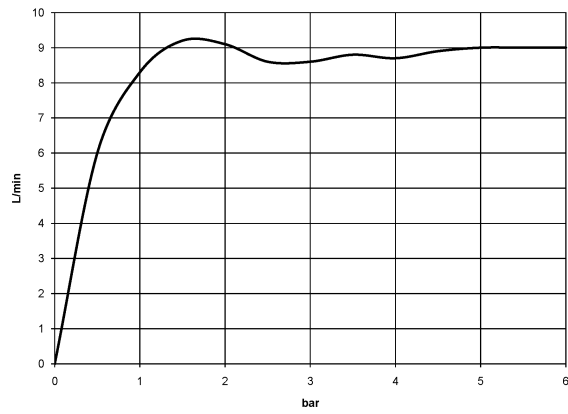

Shower head - Brushed Platinum

IMO

28 508 980

- 200mm projection
- ball-joint pivotable through 30°
- Three settings: PURIFY RAIN, COMPACT SOFT FLOW, COMPACT AQUAPRESSURE FLOW, max. flow rate 9 l/min (at 3 bar)
- Function from: 7 l/min
- with anti-scale system
- spray head Ø 92mm
- rosette 60 x 60 mm
- 1/2" connection

28 508 980

Recommended miscellaneous

Concealed wall elbow - 35 085 970 90
●max. recess depth 163 mm
●min. recess depth 90 mm

28 508 980

mm [inches]

Flow rate chart

28 508 980

Spare parts list

No.	Item Number	Name	Quantity used	Delivery time
1	09 27 98 003-06	rosette	1	10
2	09 31 11 048 90	pin	1	2
3	09 14 10 098 90	seal	1	2
4	09 11 03 011-06	connection	1	10
5	04 12 11 110 00-06	shower	1	10