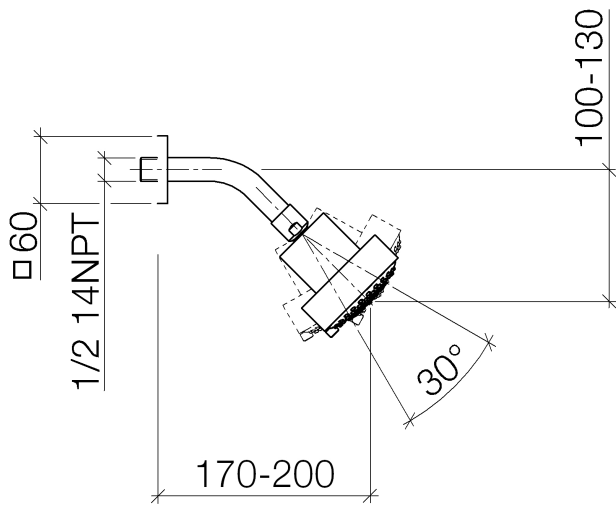

Shower head FlowReduce - Brushed Platinum

IMO

28 508 980

Fits: IMO, MEM, CL.1, CYO

- 200mm projection
- ball-joint pivotable through 30°
- Three settings: PURIFY RAIN, COMPACT SOFT FLOW, COMPACT AQUAPRESSURE FLOW, max. flow rate 6.8 l/min (at 3 bar)
- with anti-scale system
- spray head Ø 92mm
- rosette 60 x 60 mm
- 1/2" connection
- This product can help a building meet the requirements of Green Building Rating Systems, e.g. LEED®, BREEAM®, DGNB

	Brushed Platinum	28 508 980-06 0010
	Chrome	28 508 980-00 0010
	Chrome	28 508 980-00
	Brushed Platinum	28 508 980-06
	Platinum	28 508 980-08 0010
	Platinum	28 508 980-08
	Dark Chrome	28 508 980-19 0010
	Dark Chrome	28 508 980-19
	Brushed Light Gold	28 508 980-27 0010
	Brushed Light Gold	28 508 980-27
	Brushed Durabronze (23kt Gold)	28 508 980-28 0010
	Brushed Durabronze (23kt Gold)	28 508 980-28
	Matte Black	28 508 980-33
	Matte Black	28 508 980-33 0010
	Brushed Champagne (22kt Gold)	28 508 980-46 0010
	Brushed Champagne (22kt Gold)	28 508 980-46
	Champagne (22kt Gold)	28 508 980-47 0010
	Champagne (22kt Gold)	28 508 980-47
	Brushed Chrome	28 508 980-93 0010
	Brushed Chrome	28 508 980-93
	Brushed Dark Platinum	28 508 980-99 0010
	Brushed Dark Platinum	28 508 980-99

28 508 980

Flow rate chart

Certificates

IAPMO_11777. IAPMO_4976 (3). LGA_38653.

28 508 980

Parts for other finishes can be found here: [Chrome](#)

Spare parts list

No.	Item Number	Name	Quantity used	Delivery time
1	09 27 98 003-06	rosette	1	10
2	09 31 11 048 90	pin	1	2
3	09 14 10 098 90	seal	1	2
4	09 11 03 011-06	connection	1	10
5	04 12 11 110 30-06	shower	1	10