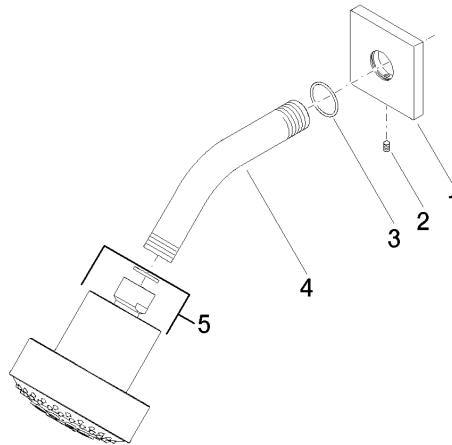

Shower head FlowReduce - Brushed Platinum

IMO

28 508 980

Fits: IMO, MEM, CL.1, CYO

- 200mm projection
- ball-joint pivotable through 30°
- Three settings: PURIFY RAIN, COMPACT SOFT FLOW, COMPACT AQUAPRESSURE FLOW, max. flow rate 6.8 l/min (at 3 bar)
- with anti-scale system
- spray head Ø 92mm
- rosette 60 x 60 mm
- 1/2" connection
- This product can help a building meet the requirements of Green Building Rating Systems, e.g. LEED®, BREEAM®, DGNB

28 508 980

Flow rate chart

Certificates

IAPMO_11777. IAPMO_4976 (3). LGA_38653.

28 508 980

Parts for other finishes can be found here: [Chrome](#)

Spare parts list

No.	Item Number	Name	Quantity used	Delivery time
1	09 27 98 003-06	rosette	1	10
2	09 31 11 048 90	pin	1	2
3	09 14 10 098 90	seal	1	2
4	09 11 03 011-06	connection	1	10
5	04 12 11 110 30-06	shower	1	10