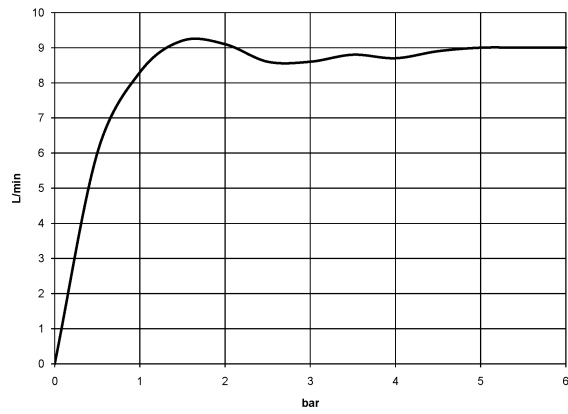

Shower head - Platinum

IMO

28 508 980

- 200mm projection
- ball-joint pivotable through 30°
- Three settings: PURIFY RAIN, COMPACT SOFT FLOW, COMPACT AQUAPRESSURE FLOW, max. flow rate 9 l/min (at 3 bar)
- Function from: 7 l/min
- with anti-scale system
- spray head Ø 92mm
- rosette 60 x 60 mm
- 1/2" connection

Fits: IMO, MEM, CL.1, CYO

	Platinum	28 508 980-08
	Chrome	28 508 980-00 0010
	Chrome	28 508 980-00
	Brushed Platinum	28 508 980-06 0010
	Brushed Platinum	28 508 980-06
	Platinum	28 508 980-08 0010
	Dark Chrome	28 508 980-19 0010
	Dark Chrome	28 508 980-19
	Brushed Light Gold	28 508 980-27 0010
	Brushed Light Gold	28 508 980-27
	Brushed Durabross (23kt Gold)	28 508 980-28 0010
	Brushed Durabross (23kt Gold)	28 508 980-28
	Matte Black	28 508 980-33
	Matte Black	28 508 980-33 0010
	Brushed Champagne (22kt Gold)	28 508 980-46 0010
	Brushed Champagne (22kt Gold)	28 508 980-46
	Champagne (22kt Gold)	28 508 980-47 0010
	Champagne (22kt Gold)	28 508 980-47
	Brushed Chrome	28 508 980-93 0010
	Brushed Chrome	28 508 980-93
	Brushed Dark Platinum	28 508 980-99 0010
	Brushed Dark Platinum	28 508 980-99

28 508 980

mm [inches]

Flow rate chart

28 508 980

Parts for other finishes can be found here: [Chrome](#)

Spare parts list

No.	Item Number	Name	Quantity used	Delivery time
1	09 27 98 003-08	rosette	1	40
2	09 31 11 048 90	pin	1	2
3	09 14 10 098 90	seal	1	2
4	09 11 03 011-08	connection	1	40
5	04 12 11 110 00-08	shower	1	40