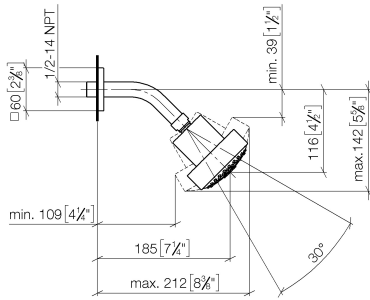

Shower head - Platinum

IMO

28 508 980

- 200mm projection
- ball-joint pivotable through 30°
- Three settings: PURIFY RAIN, COMPACT SOFT FLOW, COMPACT AQUAPRESSURE FLOW, max. flow rate 9 l/min (at 3 bar)
- Function from: 7 l/min
- with anti-scale system
- spray head Ø 92mm
- rosette 60 x 60 mm
- 1/2" connection

Fits: IMO, MEM, CL.1, CYO

	Platinum	28 508 980-08
	Chrome	28 508 980-00 0010
	Chrome	28 508 980-00
	Brushed Platinum	28 508 980-06 0010
	Brushed Platinum	28 508 980-06
	Platinum	28 508 980-08 0010
	Dark Chrome	28 508 980-19 0010
	Dark Chrome	28 508 980-19
	Brushed Light Gold	28 508 980-27 0010
	Brushed Light Gold	28 508 980-27
	Brushed Durabross (23kt Gold)	28 508 980-28 0010
	Brushed Durabross (23kt Gold)	28 508 980-28
	Matte Black	28 508 980-33
	Matte Black	28 508 980-33 0010
	Brushed Champagne (22kt Gold)	28 508 980-46 0010
	Brushed Champagne (22kt Gold)	28 508 980-46
	Champagne (22kt Gold)	28 508 980-47 0010
	Champagne (22kt Gold)	28 508 980-47
	Brushed Chrome	28 508 980-93 0010
	Brushed Chrome	28 508 980-93
	Brushed Dark Platinum	28 508 980-99 0010
	Brushed Dark Platinum	28 508 980-99

28 508 980

mm [inches]

Flow rate chart

28 508 980

Parts for other finishes can be found here: [Chrome](#)

Spare parts list

No.	Item Number	Name	Quantity used	Delivery time
1	09 27 98 003-08	rosette	1	40
2	09 31 11 048 90	pin	1	2
3	09 14 10 098 90	seal	1	2
4	09 11 03 011-08	connection	1	40
5	04 12 11 110 00-08	shower	1	40