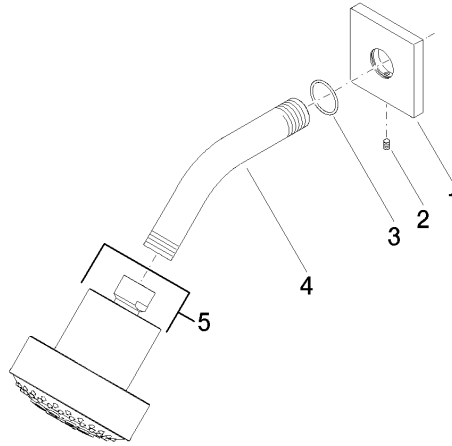

Shower head - Platinum

IMO

28 508 980

- 200mm projection
- ball-joint pivotable through 30°
- Three settings: PURIFY RAIN, COMPACT SOFT FLOW, COMPACT AQUAPRESSURE FLOW, max. flow rate 9 l/min (at 3 bar)
- Function from: 7 l/min
- with anti-scale system
- spray head Ø 92mm
- rosette 60 x 60 mm
- 1/2" connection

28 508 980

mm [inches]

Flow rate chart

28 508 980

Parts for other finishes can be found here: [Chrome](#)

Spare parts list

No.	Item Number	Name	Quantity used	Delivery time
1	09 27 98 003-08	rosette	1	40
2	09 31 11 048 90	pin	1	2
3	09 14 10 098 90	seal	1	2
4	09 11 03 011-08	connection	1	40
5	04 12 11 110 00-08	shower	1	40