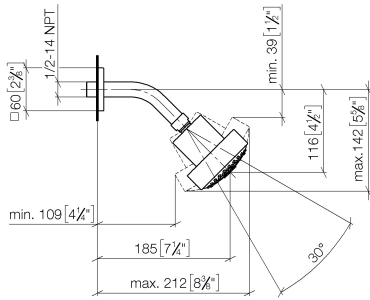

Shower head - Dark Chrome

IMO

28 508 980

- 200mm projection
- ball-joint pivotable through 30°
- Three settings: PURIFY RAIN, COMPACT SOFT FLOW, COMPACT AQUAPRESSURE FLOW, max. flow rate 9 l/min (at 3 bar)
- Function from: 7 l/min
- with anti-scale system
- spray head Ø 92mm
- rosette 60 x 60 mm
- 1/2" connection

Fits: IMO, MEM, CL.1, CYO

	Dark Chrome	28 508 980-19
	Chrome	28 508 980-00 0010
	Chrome	28 508 980-00
	Brushed Platinum	28 508 980-06 0010
	Brushed Platinum	28 508 980-06
	Platinum	28 508 980-08 0010
	Platinum	28 508 980-08
	Dark Chrome	28 508 980-19 0010
	Brushed Light Gold	28 508 980-27 0010
	Brushed Light Gold	28 508 980-27
	Brushed Durabross (23kt Gold)	28 508 980-28 0010
	Brushed Durabross (23kt Gold)	28 508 980-28
	Matte Black	28 508 980-33
	Matte Black	28 508 980-33 0010
	Brushed Champagne (22kt Gold)	28 508 980-46 0010
	Brushed Champagne (22kt Gold)	28 508 980-46
	Champagne (22kt Gold)	28 508 980-47 0010
	Champagne (22kt Gold)	28 508 980-47
	Brushed Chrome	28 508 980-93 0010
	Brushed Chrome	28 508 980-93
	Brushed Dark Platinum	28 508 980-99 0010
	Brushed Dark Platinum	28 508 980-99

28 508 980

mm [inches]

Flow rate chart

28 508 980

Parts for other finishes can be found here: [Chrome](#)

Spare parts list

No.	Item Number	Name	Quantity used	Delivery time
1	09 27 98 003-19	rosette	1	60
2	09 31 11 048 90	pin	1	2
3	09 14 10 098 90	seal	1	2
4	09 11 03 011-19	connection	1	20
5	04 12 11 110 00-19	shower	1	-