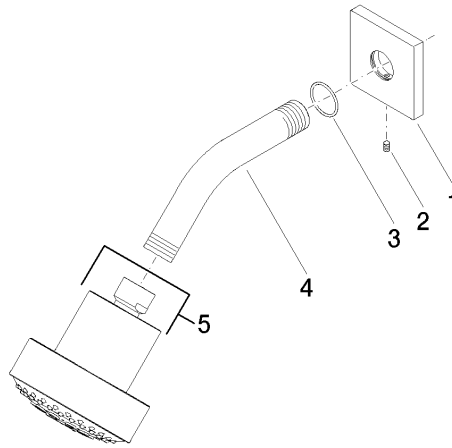

Shower head - Dark Chrome

IMO

28 508 980

- 200mm projection
- ball-joint pivotable through 30°
- Three settings: PURIFY RAIN, COMPACT SOFT FLOW, COMPACT AQUAPRESSURE FLOW, max. flow rate 9 l/min (at 3 bar)
- Function from: 7 l/min
- with anti-scale system
- spray head Ø 92mm
- rosette 60 x 60 mm
- 1/2" connection

28 508 980

mm [inches]

Flow rate chart

28 508 980

Parts for other finishes can be found here: [Chrome](#)

Spare parts list

No.	Item Number	Name	Quantity used	Delivery time
1	09 27 98 003-19	rosette	1	60
2	09 31 11 048 90	pin	1	2
3	09 14 10 098 90	seal	1	2
4	09 11 03 011-19	connection	1	20
5	04 12 11 110 00-19	shower	1	-