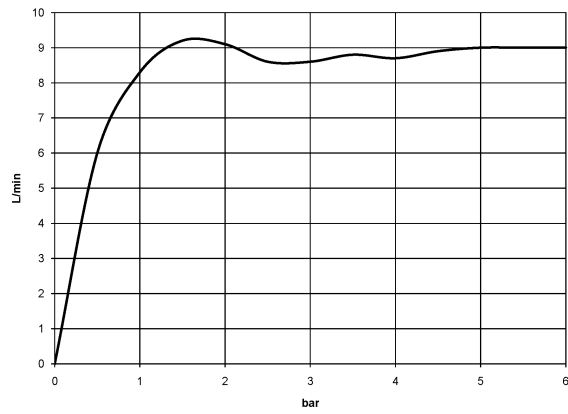

Shower head - Dark Chrome

IMO

28 508 980

- 200mm projection
- ball-joint pivotable through 30°
- Three settings: PURIFY RAIN, COMPACT SOFT FLOW, COMPACT AQUAPRESSURE FLOW, max. flow rate 9 l/min (at 3 bar)
- Function from: 7 l/min
- with anti-scale system
- spray head Ø 92mm
- rosette 60 x 60 mm
- 1/2" connection

Fits: IMO, MEM, CL.1, CYO

	Dark Chrome	28 508 980-19
	Chrome	28 508 980-00 0010
	Chrome	28 508 980-00
	Brushed Platinum	28 508 980-06 0010
	Brushed Platinum	28 508 980-06
	Platinum	28 508 980-08 0010
	Platinum	28 508 980-08
	Dark Chrome	28 508 980-19 0010
	Brushed Light Gold	28 508 980-27 0010
	Brushed Light Gold	28 508 980-27
	Brushed Durabross (23kt Gold)	28 508 980-28 0010
	Brushed Durabross (23kt Gold)	28 508 980-28
	Matte Black	28 508 980-33
	Matte Black	28 508 980-33 0010
	Brushed Champagne (22kt Gold)	28 508 980-46 0010
	Brushed Champagne (22kt Gold)	28 508 980-46
	Champagne (22kt Gold)	28 508 980-47 0010
	Champagne (22kt Gold)	28 508 980-47
	Brushed Chrome	28 508 980-93 0010
	Brushed Chrome	28 508 980-93
	Brushed Dark Platinum	28 508 980-99 0010
	Brushed Dark Platinum	28 508 980-99

28 508 980

mm [inches]

Flow rate chart

28 508 980

Parts for other finishes can be found here: [Chrome](#)

Spare parts list

No.	Item Number	Name	Quantity used	Delivery time
1	09 27 98 003-19	rosette	1	60
2	09 31 11 048 90	pin	1	2
3	09 14 10 098 90	seal	1	2
4	09 11 03 011-19	connection	1	20
5	04 12 11 110 00-19	shower	1	-