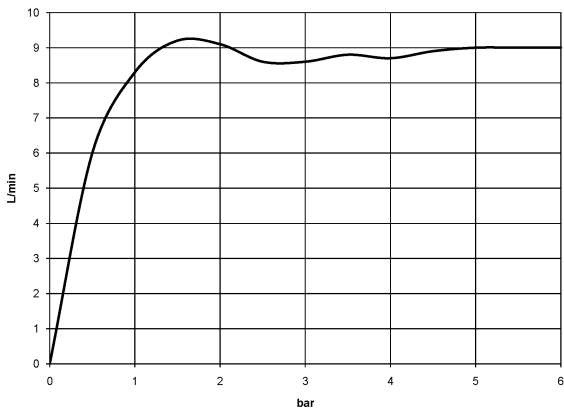

Shower head - Brushed Light Gold

IMO

28 508 980

- 200mm projection
- ball-joint pivotable through 30°
- Three settings: PURIFY RAIN, COMPACT SOFT FLOW, COMPACT AQUAPRESSURE FLOW, max. flow rate 9 l/min (at 3 bar)
- Function from: 7 l/min
- with anti-scale system
- spray head Ø 92mm
- rosette 60 x 60 mm
- 1/2" connection

Shower head - Brushed Light Gold

IMO

28 508 980

Recommended miscellaneous

-
- | | | |
|---|--|---------------|
|  | Concealed wall elbow -
•min. recess depth 90 mm
•max. recess depth 163 mm | 35 085 970 90 |
|---|--|---------------|

28 508 980

mm [inches]

Flow rate chart

Product version from 6/1/2024

Shower head - Brushed Light Gold

IMO

28 508 980

Spare parts list