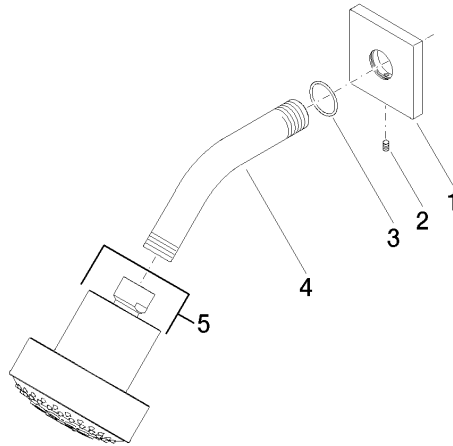

Shower head - Brushed Light Gold

IMO

28 508 980

- 200mm projection
- ball-joint pivotable through 30°
- Three settings: PURIFY RAIN, COMPACT SOFT FLOW, COMPACT AQUAPRESSURE FLOW, max. flow rate 9 l/min (at 3 bar)
- Function from: 7 l/min
- with anti-scale system
- spray head Ø 92mm
- rosette 60 x 60 mm
- 1/2" connection

Shower head - Brushed Light Gold

IMO

28 508 980

Recommended miscellaneous

-
- | | | |
|---|--|---------------|
|  | Concealed wall elbow -
•min. recess depth 90 mm
•max. recess depth 163 mm | 35 085 970 90 |
|---|--|---------------|

28 508 980

mm [inches]

Flow rate chart

Product version from 6/1/2024

Shower head - Brushed Light Gold

IMO

28 508 980

Spare parts list

Product version from 6/1/2024

No.	Item Number	Name	Quantity used	Delivery time
	09 27 98 003-27	rosette	5	60