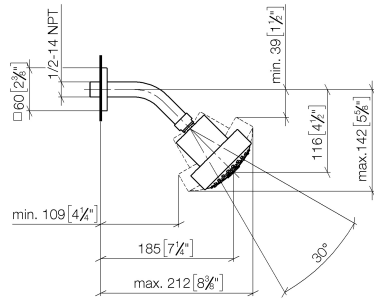

Shower head - Brushed Light Gold

IMO

28 508 980

- 200mm projection
- ball-joint pivotable through 30°
- Three settings: PURIFY RAIN, COMPACT SOFT FLOW, COMPACT AQUAPRESSURE FLOW, max. flow rate 9 l/min (at 3 bar)
- Function from: 7 l/min
- with anti-scale system
- spray head Ø 92mm
- rosette 60 x 60 mm
- 1/2" connection

Shower head - Brushed Light Gold

IMO

28 508 980

Recommended miscellaneous

-
- | | | |
|---|--|---------------|
|  | Concealed wall elbow -
•min. recess depth 90 mm
•max. recess depth 163 mm | 35 085 970 90 |
|---|--|---------------|

28 508 980

mm [inches]

Flow rate chart

Product version from 6/1/2024

Shower head - Brushed Light Gold

IMO

28 508 980

Spare parts list

Product version from 6/1/2024

No.	Item Number	Name	Quantity used	Delivery time
	09 27 98 003-27	rosette	5	60