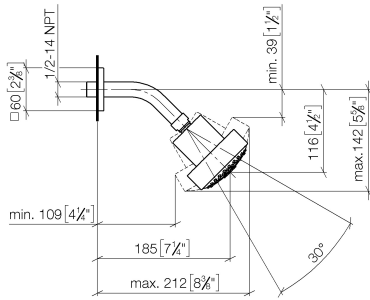

## Shower head - Brushed Durabrass (23kt Gold)

IMO

28 508 980

- 200mm projection
- ball-joint pivotable through 30°
- Three settings: PURIFY RAIN, COMPACT SOFT FLOW, COMPACT AQUAPRESSURE FLOW, max. flow rate 9 l/min (at 3 bar)
- Function from: 7 l/min
- with anti-scale system
- spray head Ø 92mm
- rosette 60 x 60 mm
- 1/2" connection

28 508 980

Recommended miscellaneous

---

**Concealed wall elbow -** 35 085 970 90  
●max. recess depth 163 mm  
●min. recess depth 90 mm

28 508 980

mm [inches]

Flow rate chart

28 508 980

### Spare parts list

No.	Item Number	Name	Quantity used	Delivery time
1	09 27 98 003-28	rosette	1	20
2	09 31 11 048 90	pin	1	2
3	09 14 10 098 90	seal	1	2
4	09 11 03 011-28	connection	1	20
5	04 12 11 110 00-28	shower	1	-