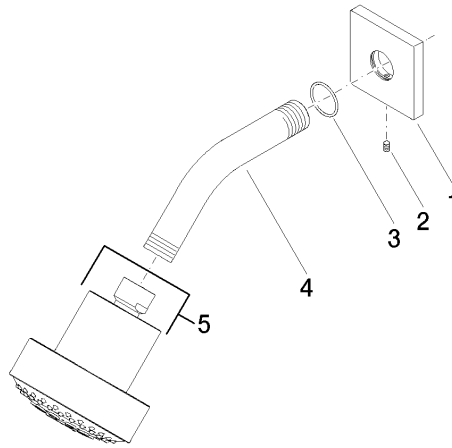

## Shower head - Brushed Durabrass (23kt Gold)

IMO

28 508 980

- 200mm projection
- ball-joint pivotable through 30°
- Three settings: PURIFY RAIN, COMPACT SOFT FLOW, COMPACT AQUAPRESSURE FLOW, max. flow rate 9 l/min (at 3 bar)
- Function from: 7 l/min
- with anti-scale system
- spray head Ø 92mm
- rosette 60 x 60 mm
- 1/2" connection

28 508 980

Recommended miscellaneous

---

**Concealed wall elbow -** 35 085 970 90  
●max. recess depth 163 mm  
●min. recess depth 90 mm

28 508 980

mm [inches]

Flow rate chart

28 508 980

### Spare parts list

No.	Item Number	Name	Quantity used	Delivery time
1	09 27 98 003-28	rosette	1	20
2	09 31 11 048 90	pin	1	2
3	09 14 10 098 90	seal	1	2
4	09 11 03 011-28	connection	1	20
5	04 12 11 110 00-28	shower	1	-