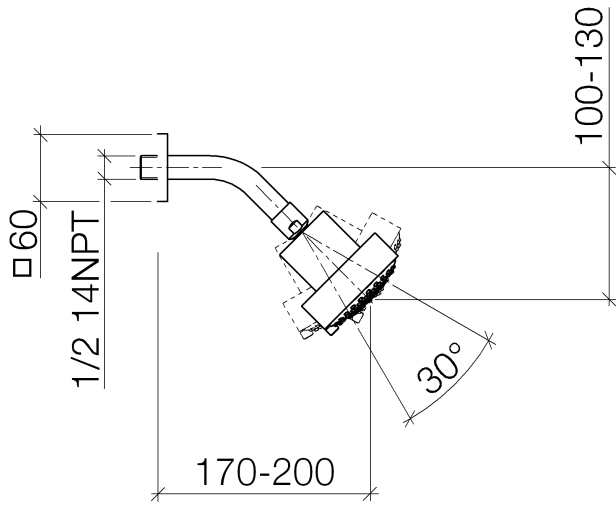

Shower head FlowReduce - Brushed Durabron (23kt Gold)

IMO

28 508 980

Fits: IMO, MEM, CL.1, CYO

- 200mm projection
- ball-joint pivotable through 30°
- Three settings: PURIFY RAIN, COMPACT SOFT FLOW, COMPACT AQUAPRESSURE FLOW, max. flow rate 6.8 l/min (at 3 bar)
- with anti-scale system
- spray head Ø 92mm
- rosette 60 x 60 mm
- 1/2" connection
- This product can help a building meet the requirements of Green Building Rating Systems, e.g. LEED®, BREEAM®, DGNB

	Brushed Durabron (23kt Gold)	28 508 980-28 0010
	Chrome	28 508 980-00 0010
	Chrome	28 508 980-00
	Brushed Platinum	28 508 980-06 0010
	Brushed Platinum	28 508 980-06
	Platinum	28 508 980-08 0010
	Platinum	28 508 980-08
	Dark Chrome	28 508 980-19 0010
	Dark Chrome	28 508 980-19
	Brushed Light Gold	28 508 980-27 0010
	Brushed Light Gold	28 508 980-27
	Brushed Durabron (23kt Gold)	28 508 980-28
	Matte Black	28 508 980-33
	Matte Black	28 508 980-33 0010
	Brushed Champagne (22kt Gold)	28 508 980-46 0010
	Brushed Champagne (22kt Gold)	28 508 980-46
	Champagne (22kt Gold)	28 508 980-47 0010
	Champagne (22kt Gold)	28 508 980-47
	Brushed Chrome	28 508 980-93 0010
	Brushed Chrome	28 508 980-93
	Brushed Dark Platinum	28 508 980-99 0010
	Brushed Dark Platinum	28 508 980-99

28 508 980

Flow rate chart

Certificates

LGA_38653.

28 508 980

Parts for other finishes can be found here: [Chrome](#)

Spare parts list

No.	Item Number	Name	Quantity used	Delivery time
1	09 27 98 003-28	rosette	1	20
2	09 31 11 048 90	pin	1	2
3	09 14 10 098 90	seal	1	2
4	09 11 03 011-28	connection	1	20
5	04 12 11 110 30-28	shower	1	-