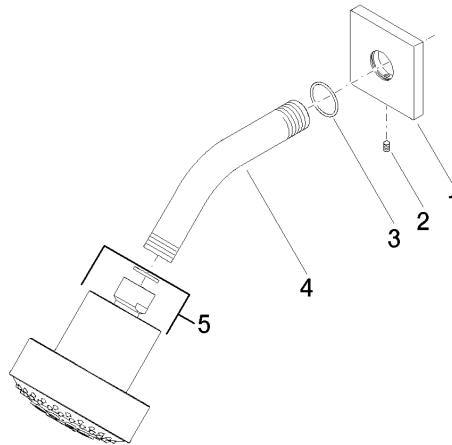

Shower head FlowReduce - Brushed Durabron (23kt Gold)

IMO

28 508 980

Fits: IMO, MEM, CL.1, CYO

- 200mm projection
- ball-joint pivotable through 30°
- Three settings: PURIFY RAIN, COMPACT SOFT FLOW, COMPACT AQUAPRESSURE FLOW, max. flow rate 6.8 l/min (at 3 bar)
- with anti-scale system
- spray head Ø 92mm
- rosette 60 x 60 mm
- 1/2" connection
- This product can help a building meet the requirements of Green Building Rating Systems, e.g. LEED®, BREEAM®, DGNB

28 508 980

Flow rate chart

Certificates

LGA_38653.

28 508 980

Parts for other finishes can be found here: [Chrome](#)

Spare parts list

No.	Item Number	Name	Quantity used	Delivery time
1	09 27 98 003-28	rosette	1	20
2	09 31 11 048 90	pin	1	2
3	09 14 10 098 90	seal	1	2
4	09 11 03 011-28	connection	1	20
5	04 12 11 110 30-28	shower	1	-