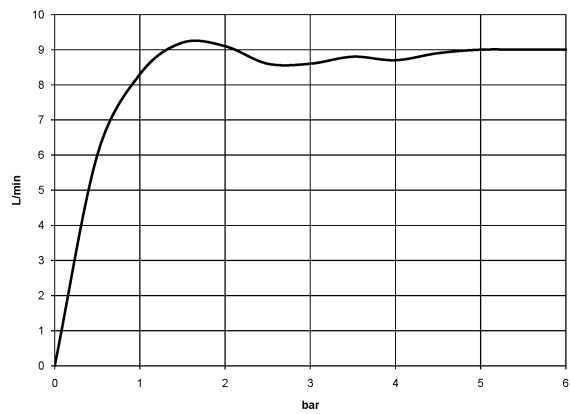

Shower head - Matte Black

IMO

28 508 980

- 200mm projection
- ball-joint pivotable through 30°
- Three settings: PURIFY RAIN, COMPACT SOFT FLOW, COMPACT AQUAPRESSURE FLOW, max. flow rate 9 l/min (at 3 bar)
- Function from: 7 l/min
- with anti-scale system
- spray head Ø 92mm
- rosette 60 x 60 mm
- 1/2" connection

Shower head - Matte Black

IMO

28 508 980

Recommended miscellaneous

Concealed wall elbow -

35 085 970 90

28 508 980

mm [inches]

Flow rate chart

28 508 980