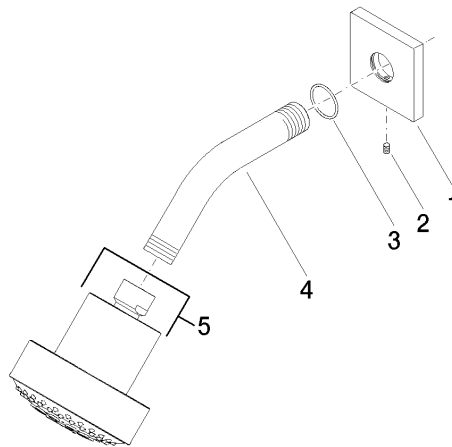

Shower head - Brushed Champagne (22kt Gold)

IMO

28 508 980

- 200mm projection
- ball-joint pivotable through 30°
- Three settings: PURIFY RAIN, COMPACT SOFT FLOW, COMPACT AQUAPRESSURE FLOW, max. flow rate 9 l/min (at 3 bar)
- Function from: 7 l/min
- with anti-scale system
- spray head Ø 92mm
- rosette 60 x 60 mm
- 1/2" connection

Shower head - Brushed Champagne (22kt Gold)

IMO

28 508 980

Recommended miscellaneous

Concealed wall elbow -

- max. recess depth 163 mm
- min. recess depth 90 mm

35 085 970 90

28 508 980

mm [inches]

Flow rate chart

28 508 980

Spare parts list

No.	Item Number	Name	Quantity used	Delivery time
1	09 27 98 003-46	rosette	1	30
2	09 31 11 048 90	pin	1	2
3	09 14 10 098 90	seal	1	2
4	09 11 03 011-46	connection	1	30
5	04 12 11 110 00-46	shower	1	-