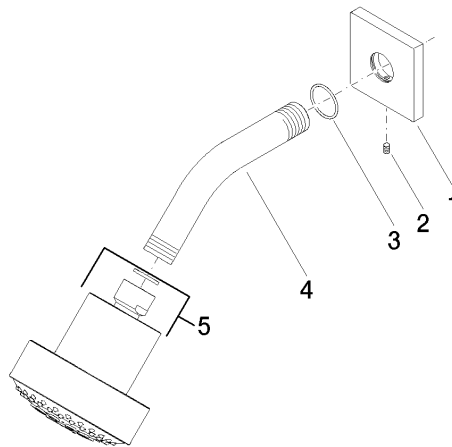

Shower head FlowReduce - Brushed Champagne (22kt Gold)

IMO

28 508 980

Fits: IMO, MEM, CL.1, CYO

- 200mm projection
- ball-joint pivotable through 30°
- Three settings: PURIFY RAIN, COMPACT SOFT FLOW, COMPACT AQUAPRESSURE FLOW, max. flow rate 6.8 l/min (at 3 bar)
- with anti-scale system
- spray head Ø 92mm
- rosette 60 x 60 mm
- 1/2" connection
- This product can help a building meet the requirements of Green Building Rating Systems, e.g. LEED®, BREEAM®, DGNB

28 508 980

Flow rate chart

Certificates

LGA_38653.

28 508 980

Parts for other finishes can be found here: [Chrome](#)

Spare parts list

No.	Item Number	Name	Quantity used	Delivery time
1	09 27 98 003-46	rosette	1	30
2	09 31 11 048 90	pin	1	2
3	09 14 10 098 90	seal	1	2
4	09 11 03 011-46	connection	1	30
5	04 12 11 110 30-46	shower	1	-