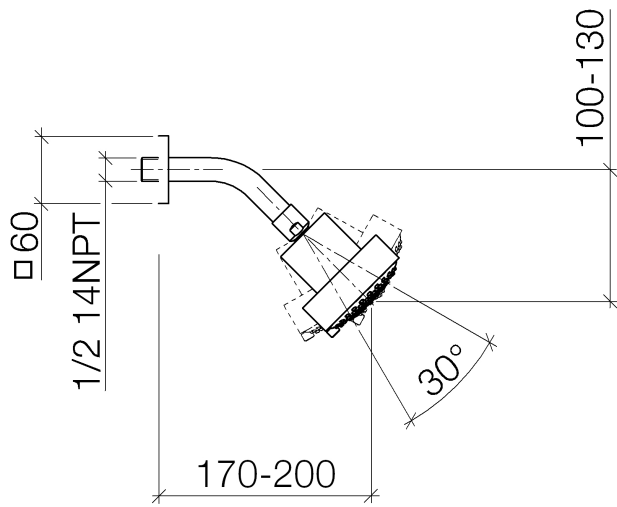

Shower head FlowReduce - Brushed Champagne (22kt Gold)

IMO

28 508 980

Fits: IMO, MEM, CL.1, CYO

- 200mm projection
- ball-joint pivotable through 30°
- Three settings: PURIFY RAIN, COMPACT SOFT FLOW, COMPACT AQUAPRESSURE FLOW, max. flow rate 6.8 l/min (at 3 bar)
- with anti-scale system
- spray head Ø 92mm
- rosette 60 x 60 mm
- 1/2" connection
- This product can help a building meet the requirements of Green Building Rating Systems, e.g. LEED®, BREEAM®, DGNB

28 508 980

Flow rate chart

Certificates

LGA_38653.

28 508 980

Parts for other finishes can be found here: [Chrome](#)

Spare parts list

No.	Item Number	Name	Quantity used	Delivery time
1	09 27 98 003-46	rosette	1	30
2	09 31 11 048 90	pin	1	2
3	09 14 10 098 90	seal	1	2
4	09 11 03 011-46	connection	1	30
5	04 12 11 110 30-46	shower	1	-