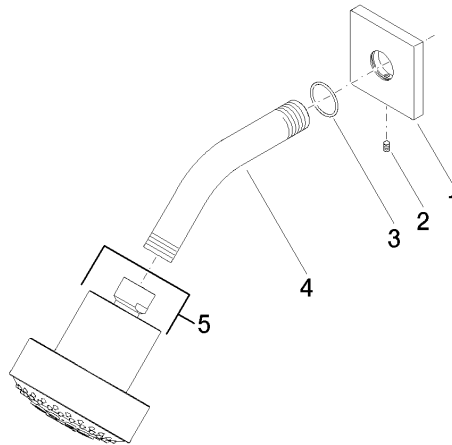

Shower head - Champagne (22kt Gold)

IMO

28 508 980

- 200mm projection
- ball-joint pivotable through 30°
- Three settings: PURIFY RAIN, COMPACT SOFT FLOW, COMPACT AQUAPRESSURE FLOW, max. flow rate 9 l/min (at 3 bar)
- Function from: 7 l/min
- with anti-scale system
- spray head Ø 92mm
- rosette 60 x 60 mm
- 1/2" connection

28 508 980

Recommended miscellaneous

-
- | | | |
|---|--|---------------|
|  | Concealed wall elbow -
•max. recess depth 163 mm
•min. recess depth 90 mm | 35 085 970 90 |
|---|--|---------------|

28 508 980

mm [inches]

Flow rate chart

28 508 980

Spare parts list

No.	Item Number	Name	Quantity used	Delivery time
1	09 27 98 003-47	rosette	1	30
2	09 31 11 048 90	pin	1	2
3	09 14 10 098 90	seal	1	2
4	09 11 03 011-47	connection	1	30
5	04 12 11 110 00-47	shower	1	-