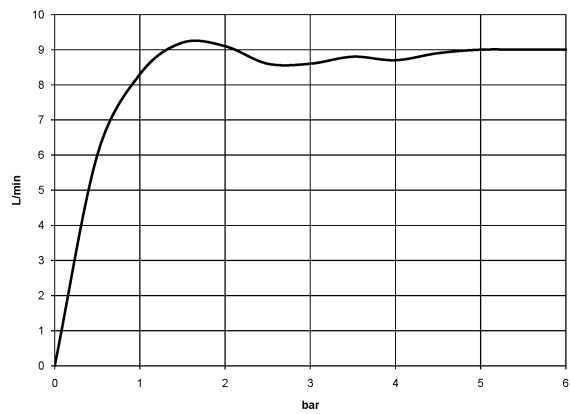

Shower head - Champagne (22kt Gold)

IMO

28 508 980

- 200mm projection
- ball-joint pivotable through 30°
- Three settings: PURIFY RAIN, COMPACT SOFT FLOW, COMPACT AQUAPRESSURE FLOW, max. flow rate 9 l/min (at 3 bar)
- Function from: 7 l/min
- with anti-scale system
- spray head Ø 92mm
- rosette 60 x 60 mm
- 1/2" connection

28 508 980

Recommended miscellaneous

-
- | | | |
|---|--|---------------|
|  | Concealed wall elbow -
•max. recess depth 163 mm
•min. recess depth 90 mm | 35 085 970 90 |
|---|--|---------------|

28 508 980

mm [inches]

Flow rate chart

28 508 980

Spare parts list

No.	Item Number	Name	Quantity used	Delivery time
1	09 27 98 003-47	rosette	1	30
2	09 31 11 048 90	pin	1	2
3	09 14 10 098 90	seal	1	2
4	09 11 03 011-47	connection	1	30
5	04 12 11 110 00-47	shower	1	-