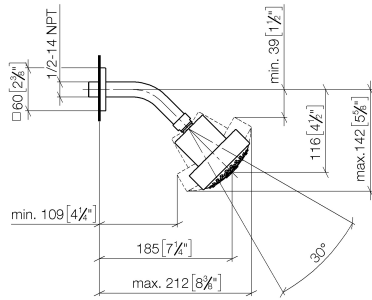

Shower head - Champagne (22kt Gold)

IMO

28 508 980

- 200mm projection
- ball-joint pivotable through 30°
- Three settings: PURIFY RAIN, COMPACT SOFT FLOW, COMPACT AQUAPRESSURE FLOW, max. flow rate 9 l/min (at 3 bar)
- Function from: 7 l/min
- with anti-scale system
- spray head Ø 92mm
- rosette 60 x 60 mm
- 1/2" connection

Fits: IMO, MEM, CL.1, CYO

	Champagne (22kt Gold)	28 508 980-47
	Chrome	28 508 980-00 0010
	Chrome	28 508 980-00
	Brushed Platinum	28 508 980-06 0010
	Brushed Platinum	28 508 980-06
	Platinum	28 508 980-08 0010
	Platinum	28 508 980-08
	Dark Chrome	28 508 980-19 0010
	Dark Chrome	28 508 980-19
	Brushed Light Gold	28 508 980-27 0010
	Brushed Light Gold	28 508 980-27
	Brushed Durabrass (23kt Gold)	28 508 980-28 0010
	Brushed Durabrass (23kt Gold)	28 508 980-28
	Matte Black	28 508 980-33
	Matte Black	28 508 980-33 0010
	Brushed Champagne (22kt Gold)	28 508 980-46 0010
	Brushed Champagne (22kt Gold)	28 508 980-46
	Champagne (22kt Gold)	28 508 980-47 0010
	Brushed Chrome	28 508 980-93 0010
	Brushed Chrome	28 508 980-93
	Brushed Dark Platinum	28 508 980-99 0010
	Brushed Dark Platinum	28 508 980-99

28 508 980

Recommended miscellaneous

-
- | | | |
|---|--|---------------|
|  | Concealed wall elbow -
•max. recess depth 163 mm
•min. recess depth 90 mm | 35 085 970 90 |
|---|--|---------------|

28 508 980

mm [inches]

Flow rate chart

28 508 980

Spare parts list

No.	Item Number	Name	Quantity used	Delivery time
1	09 27 98 003-47	rosette	1	30
2	09 31 11 048 90	pin	1	2
3	09 14 10 098 90	seal	1	2
4	09 11 03 011-47	connection	1	30
5	04 12 11 110 00-47	shower	1	-