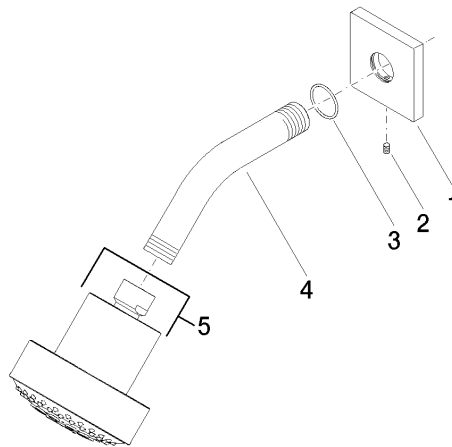

Shower head - Brushed Chrome

IMO

28 508 980

- 200mm projection
- ball-joint pivotable through 30°
- Three settings: PURIFY RAIN, COMPACT SOFT FLOW, COMPACT AQUAPRESSURE FLOW, max. flow rate 9 l/min (at 3 bar)
- Function from: 7 l/min
- with anti-scale system
- spray head Ø 92mm
- rosette 60 x 60 mm
- 1/2" connection

28 508 980

Recommended miscellaneous

Concealed wall elbow - 35 085 970 90
●max. recess depth 163 mm
●min. recess depth 90 mm

28 508 980

mm [inches]

Flow rate chart

28 508 980

Spare parts list

No.	Item Number	Name	Quantity used	Delivery time
1	09 27 98 003-93	rosette	1	20
2	09 31 11 048 90	pin	1	2
3	09 14 10 098 90	seal	1	2
4	09 11 03 011-93	connection	1	20
5	04 12 11 110 00-93	shower	1	-

Spare part can no longer be ordered, please order the replacement item