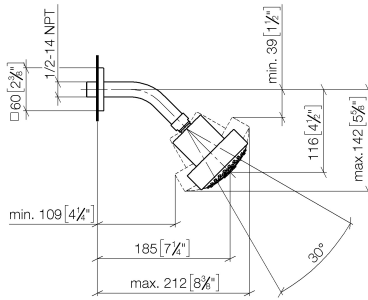

Shower head - Brushed Chrome

IMO

28 508 980

- 200mm projection
- ball-joint pivotable through 30°
- Three settings: PURIFY RAIN, COMPACT SOFT FLOW, COMPACT AQUAPRESSURE FLOW, max. flow rate 9 l/min (at 3 bar)
- Function from: 7 l/min
- with anti-scale system
- spray head Ø 92mm
- rosette 60 x 60 mm
- 1/2" connection

28 508 980

Recommended miscellaneous

Concealed wall elbow - 35 085 970 90
●max. recess depth 163 mm
●min. recess depth 90 mm

28 508 980

mm [inches]

Flow rate chart

28 508 980

Spare parts list

No.	Item Number	Name	Quantity used	Delivery time
1	09 27 98 003-93	rosette	1	20
2	09 31 11 048 90	pin	1	2
3	09 14 10 098 90	seal	1	2
4	09 11 03 011-93	connection	1	20
5	04 12 11 110 00-93	shower	1	-

Spare part can no longer be ordered, please order the replacement item