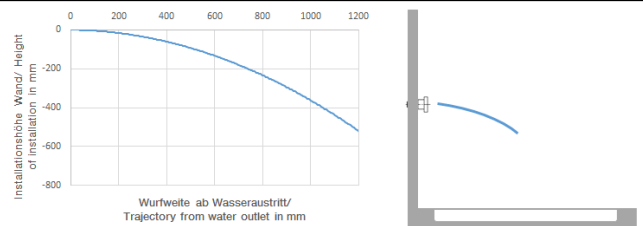

**MADISON Body spray without volume control FlowReduce - Brushed Dark
Platinum**

MADISON

28 518 360

- spray head Ø 55mm
- ball-joint pivotable through 25° (in any direction)
- rain flow
- rosette Ø 55 mm
- 1/2" connection
- max. flow 5 l/min
- This product can help a building meet the requirements of Green Building Rating Systems, e.g. LEED®, BREEAM®, DGNB

Concealed wall elbow - 35 085 970 90

- max. recess depth 163 mm
- min. recess depth 90 mm

28 518 360
mm [inches]

Flow rate chart

Trajectory diagram

Certificates

LGA_38651.

28 518 360