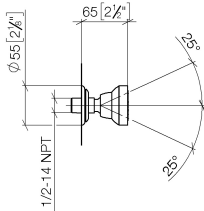

**MADISON Body spray without volume control FlowReduce - Brushed Dark
Platinum**

MADISON

28 518 360

- spray head Ø 55mm
- ball-joint pivotable through 25° (in any direction)
- rain flow
- rosette Ø 55 mm
- 1/2" connection
- max. flow 5 l/min
- This product can help a building meet the requirements of Green Building Rating Systems, e.g. LEED®, BREEAM®, DGNB

Concealed wall elbow - 35 085 970 90

- max. recess depth 163 mm
- min. recess depth 90 mm

28 518 360
mm [inches]

Flow rate chart

Trajectory diagram

Certificates

LGA_38651.

28 518 360