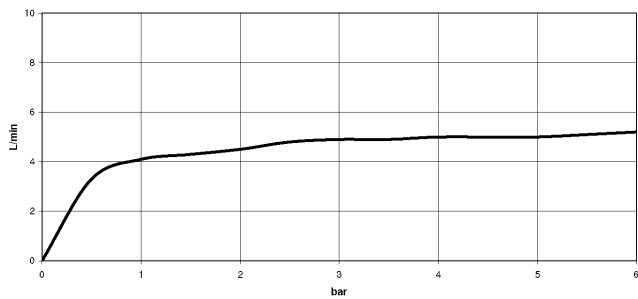

**MADISON Body spray without volume control FlowReduce - Brushed Dark
Platinum**

MADISON

28 518 360

- spray head Ø 55mm
- ball-joint pivotable through 25° (in any direction)
- rain flow
- rosette Ø 55 mm
- 1/2" connection
- max. flow 5 l/min
- This product can help a building meet the requirements of Green Building Rating Systems, e.g. LEED®, BREEAM®, DGNB

Concealed wall elbow - 35 085 970 90

- max. recess depth 163 mm
- min. recess depth 90 mm

28 518 360
mm [inches]

Flow rate chart

Trajectory diagram

Certificates

LGA_38651.

28 518 360