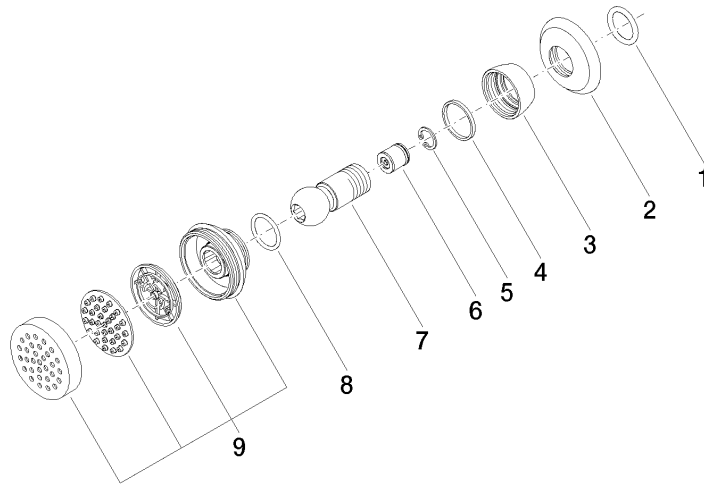

**MADISON Body spray without volume control FlowReduce - Brushed Dark
Platinum**

MADISON

28 518 360

- spray head Ø 55mm
- ball-joint pivotable through 25° (in any direction)
- rain flow
- rosette Ø 55 mm
- 1/2" connection
- max. flow 5 l/min
- This product can help a building meet the requirements of Green Building Rating Systems, e.g. LEED®, BREEAM®, DGNB

Concealed wall elbow - 35 085 970 90

- max. recess depth 163 mm
- min. recess depth 90 mm

28 518 360
mm [inches]

Flow rate chart

Trajectory diagram

Certificates

LGA_38651.

28 518 360

Spare parts list

No.	Item Number	Name	Quantity used	Delivery time
1	90 14 10 026 00 90	seal	1	2
2	09 27 35 003-99	rosette	1	30
3	09 23 30 027-99	nut	1	30
4	09 14 15 010 90	ring	1	2
5	09 16 01 014 90	ring	1	2
6	09 23 01 048 90	back-flow preventer	1	2
7	09 21 40 016-99	connection	1	30
8	09 14 10 015 90	seal	1	2
9	90 12 05 028 00-99	casing (completely)	1	30