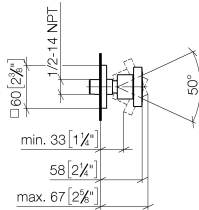

**Body spray without volume control FlowReduce - Brushed Durabron (23kt Gold)**

IMO

28 518 782

- spray head Ø 55mm
- ball-joint pivotable through 25° (in any direction)
- rain flow
- anti-scale system
- rosette 60 x 60 mm
- 1/2" connection
- max. flow 5 l/min
- WRAS 1809018
- This product can help a building meet the requirements of Green Building Rating Systems, e.g. LEED®, BREEAM®, DGNB

**Recommended miscellaneous**

- Concealed wall elbow -**
- max. recess depth 163 mm
  - min. recess depth 90 mm

35 085 970 90

28 518 782  
mm [inches]

Flow rate chart

Trajectory diagram

Certificates

WRAS\_1809018. LGA\_38651.

### Spare parts list

No.	Item Number	Name	Quantity used	Delivery time
1	09 14 10 098 90	seal	1	2
2	09 27 98 003-28	rosette	1	20
3	09 31 11 048 90	pin	1	2
4	09 23 30 026-28	nut	1	20
5	09 14 15 010 90	ring	1	2
6	09 16 01 014 90	ring	1	2
7	09 23 01 048 90	back-flow preventer	1	2
8	09 21 40 016-28	connection	1	20
9	09 14 10 015 90	seal	1	2
10	90 12 05 027 00-28	casing ( completely )	1	20