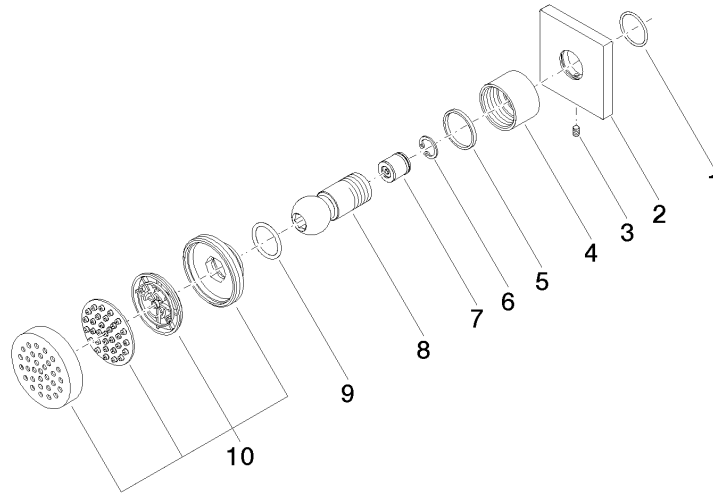

**Body spray without volume control FlowReduce - Brushed Durabron (23kt Gold)**

IMO

28 518 782

- spray head Ø 55mm
- ball-joint pivotable through 25° (in any direction)
- rain flow
- anti-scale system
- rosette 60 x 60 mm
- 1/2" connection
- max. flow 5 l/min
- WRAS 1809018
- This product can help a building meet the requirements of Green Building Rating Systems, e.g. LEED®, BREEAM®, DGNB

**Recommended miscellaneous**

- Concealed wall elbow -**
- max. recess depth 163 mm
  - min. recess depth 90 mm

35 085 970 90

28 518 782  
mm [inches]

Flow rate chart

Trajectory diagram

Certificates

WRAS\_1809018. LGA\_38651.

### Spare parts list

No.	Item Number	Name	Quantity used	Delivery time
1	09 14 10 098 90	seal	1	2
2	09 27 98 003-28	rosette	1	20
3	09 31 11 048 90	pin	1	2
4	09 23 30 026-28	nut	1	20
5	09 14 15 010 90	ring	1	2
6	09 16 01 014 90	ring	1	2
7	09 23 01 048 90	back-flow preventer	1	2
8	09 21 40 016-28	connection	1	20
9	09 14 10 015 90	seal	1	2
10	90 12 05 027 00-28	casing ( completely )	1	20