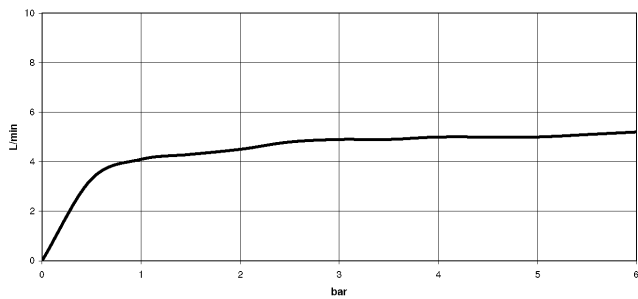

**Body spray without volume control FlowReduce - Brushed Durabron (23kt Gold)**

IMO

28 518 782

- spray head Ø 55mm
- ball-joint pivotable through 25° (in any direction)
- rain flow
- anti-scale system
- rosette 60 x 60 mm
- 1/2" connection
- max. flow 5 l/min
- WRAS 1809018
- This product can help a building meet the requirements of Green Building Rating Systems, e.g. LEED®, BREEAM®, DGNB

**Recommended miscellaneous**

- Concealed wall elbow -**
- max. recess depth 163 mm
  - min. recess depth 90 mm

35 085 970 90

28 518 782  
mm [inches]

Flow rate chart

Trajectory diagram

Certificates

WRAS\_1809018. LGA\_38651.