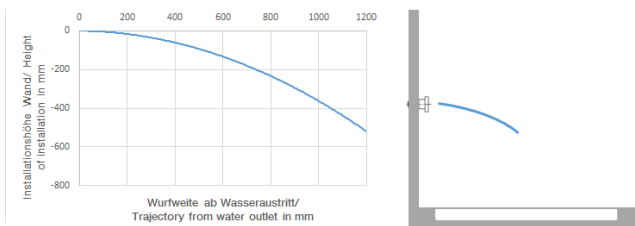

**Body spray without volume control FlowReduce - Brushed Durabron (23kt Gold)**

IMO

28 518 782

- spray head Ø 55mm
- ball-joint pivotable through 25° (in any direction)
- rain flow
- anti-scale system
- rosette 60 x 60 mm
- 1/2" connection
- max. flow 5 l/min
- WRAS 1809018
- This product can help a building meet the requirements of Green Building Rating Systems, e.g. LEED®, BREEAM®, DGNB

**Recommended miscellaneous**

- Concealed wall elbow -**
- max. recess depth 163 mm
  - min. recess depth 90 mm

35 085 970 90

28 518 782  
mm [inches]

Flow rate chart

Trajectory diagram

Certificates

WRAS\_1809018. LGA\_38651.