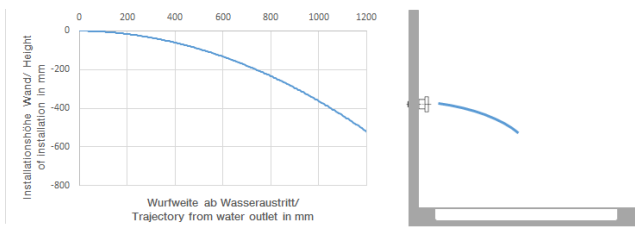

Body spray without volume control FlowReduce - Brushed Champagne (22kt Gold)

IMO

28 518 782

- spray head Ø 55mm
- ball-joint pivotable through 25° (in any direction)
- rain flow
- anti-scale system
- rosette 60 x 60 mm
- 1/2" connection
- max. flow 5 l/min
- WRAS 1809018
- This product can help a building meet the requirements of Green Building Rating Systems, e.g. LEED®, BREEAM®, DGNB

Recommended miscellaneous

- Concealed wall elbow -** 35 085 970 90
- max. recess depth 163 mm
 - min. recess depth 90 mm

28 518 782
mm [inches]

Flow rate chart

Trajectory diagram

Certificates

LGA_38651.

28 518 782