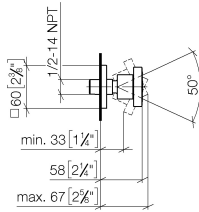

Body spray without volume control FlowReduce - Brushed Champagne (22kt Gold)

IMO

28 518 782

- spray head Ø 55mm
- ball-joint pivotable through 25° (in any direction)
- rain flow
- anti-scale system
- rosette 60 x 60 mm
- 1/2" connection
- max. flow 5 l/min
- WRAS 1809018
- This product can help a building meet the requirements of Green Building Rating Systems, e.g. LEED®, BREEAM®, DGNB

Recommended miscellaneous

- Concealed wall elbow -** 35 085 970 90
- max. recess depth 163 mm
 - min. recess depth 90 mm

28 518 782
mm [inches]

Flow rate chart

Trajectory diagram

Certificates

LGA_38651.

28 518 782

Spare parts list

No.	Item Number	Name	Quantity used	Delivery time
1	09 14 10 098 90	seal	1	2
2	09 27 98 003-46	rosette	1	30
3	09 31 11 048 90	pin	1	2
4	09 23 30 026-46	nut	1	30
5	09 14 15 010 90	ring	1	2
6	09 16 01 014 90	ring	1	2
7	09 23 01 048 90	back-flow preventer	1	2
8	09 21 40 016-46	connection	1	30
9	09 14 10 015 90	seal	1	2
10	90 12 05 027 00-46	casing (completely)	1	30