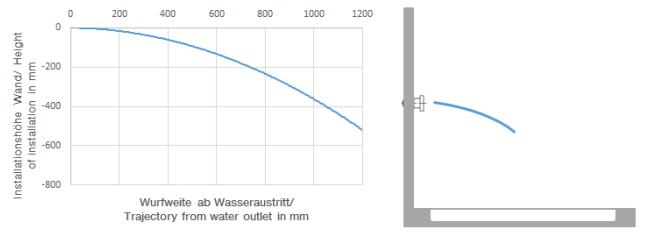

28 518 979

- spray head Ø 55mm
- ball-joint pivotable through 25° (in any direction)
- HORIZONTAL RAIN, max. flow rate 5 l/min (at 3 bar)
- with anti-scale system
- rosette Ø 55 mm
- 1/2" connection
- This product can help a building meet the requirements of Green Building Rating Systems, e.g. LEED®, BREEAM®, DGNB

Recommended miscellaneous

- Concealed wall elbow -** 35 085 970 90
- max. recess depth 163 mm
  - min. recess depth 90 mm

28 518 979

mm [inches]

Flow rate chart

Trajectory diagram

Certificates

LGA\_38651.