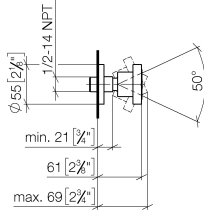

Body spray without volume control FlowReduce - Light Gold

TARA

28 518 979

- spray head Ø 55mm
- ball-joint pivotable through 25° (in any direction)
- HORIZONTAL RAIN, max. flow rate 5 l/min (at 3 bar)
- with anti-scale system
- rosette Ø 55 mm
- 1/2" connection
- This product can help a building meet the requirements of Green Building Rating Systems, e.g. LEED®, BREEAM®, DGNB

Fits: TARA, LISSÉ, VAIA, META

	Light Gold	28 518 979-26
	Chrome	28 518 979-00
	Brushed Platinum	28 518 979-06
	Platinum	28 518 979-08
	Durabrand (23kt Gold)	28 518 979-09
	Dark Chrome	28 518 979-19
	Brushed Light Gold	28 518 979-27
	Brushed Durabrand (23kt Gold)	28 518 979-28
	Matte Black	28 518 979-33
	Brushed Bronze	28 518 979-42
	Brushed Champagne (22kt Gold)	28 518 979-46
	Champagne (22kt Gold)	28 518 979-47
	Brushed Chrome	28 518 979-93
	Brushed Dark Platinum	28 518 979-99

Recommended miscellaneous

- Concealed wall elbow -** 35 085 970 90
- min. recess depth 90 mm
 - max. recess depth 163 mm

28 518 979

mm [inches]

Flow rate chart

Trajectory diagram

Certificates

LGA_38651.