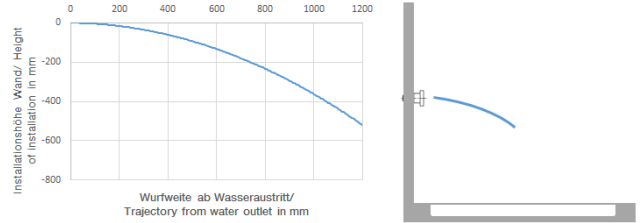

Body spray without volume control FlowReduce - Light Gold

TARA

28 518 979

- spray head Ø 55mm
- ball-joint pivotable through 25° (in any direction)
- HORIZONTAL RAIN, max. flow rate 5 l/min (at 3 bar)
- with anti-scale system
- rosette Ø 55 mm
- 1/2" connection
- This product can help a building meet the requirements of Green Building Rating Systems, e.g. LEED®, BREEAM®, DGNB

Recommended miscellaneous

- Concealed wall elbow -** 35 085 970 90
- min. recess depth 90 mm
 - max. recess depth 163 mm

28 518 979

mm [inches]

Flow rate chart

Trajectory diagram

Certificates

LGA_38651.