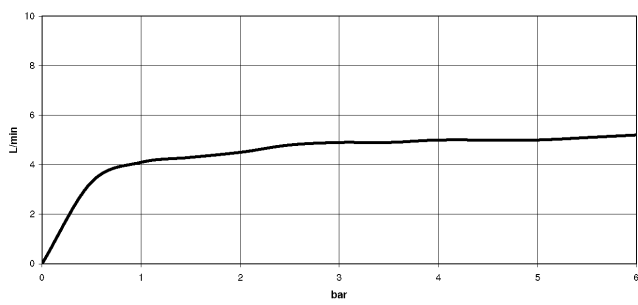

**Body spray without volume control FlowReduce - Matte Black**

TARA

28 518 979

- spray head Ø 55mm
- ball-joint pivotable through 25° (in any direction)
- HORIZONTAL RAIN, max. flow rate 5 l/min (at 3 bar)
- with anti-scale system
- rosette Ø 55 mm
- 1/2" connection
- This product can help a building meet the requirements of Green Building Rating Systems, e.g. LEED®, BREEAM®, DGNB

**Recommended miscellaneous**

- Concealed wall elbow -** 35 085 970 90
- max. recess depth 163 mm
  - min. recess depth 90 mm

28 518 979

mm [inches]

Flow rate chart

Trajectory diagram

Certificates

IAPMO\_4976 (5). LGA\_38651.