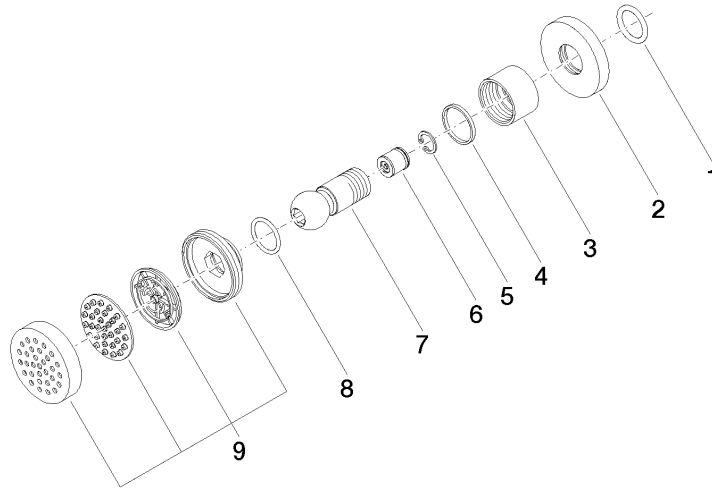

**Body spray without volume control FlowReduce - Matte Black**

TARA

28 518 979

- spray head Ø 55mm
- ball-joint pivotable through 25° (in any direction)
- HORIZONTAL RAIN, max. flow rate 5 l/min (at 3 bar)
- with anti-scale system
- rosette Ø 55 mm
- 1/2" connection
- This product can help a building meet the requirements of Green Building Rating Systems, e.g. LEED®, BREEAM®, DGNB

Fits: TARA, LISSÉ, VAIA, META

	Matte Black	28 518 979-33
	Chrome	28 518 979-00
	Brushed Platinum	28 518 979-06
	Platinum	28 518 979-08
	Durabronze (23kt Gold)	28 518 979-09
	Dark Chrome	28 518 979-19
	Light Gold	28 518 979-26
	Brushed Light Gold	28 518 979-27
	Brushed Durabronze (23kt Gold)	28 518 979-28
	Brushed Bronze	28 518 979-42
	Brushed Champagne (22kt Gold)	28 518 979-46
	Champagne (22kt Gold)	28 518 979-47
	Brushed Chrome	28 518 979-93
	Brushed Dark Platinum	28 518 979-99

**Recommended miscellaneous**

- Concealed wall elbow -** 35 085 970 90
- max. recess depth 163 mm
  - min. recess depth 90 mm

28 518 979

mm [inches]

Flow rate chart

Trajectory diagram

Certificates

IAPMO\_4976 (5). LGA\_38651.

### Spare parts list

No.	Item Number	Name	Quantity used	Delivery time
1	90 14 10 026 00 90	seal	1	2
2	09 27 22 019-33	rosette	1	30
3	09 23 30 026-33	nut	1	30
4	09 14 15 010 90	ring	1	2
5	09 16 01 014 90	ring	1	2
6	09 23 01 048 90	back-flow preventer	1	2
7	09 21 40 016-33	connection	1	30
8	09 14 10 015 90	seal	1	2
9	90 12 05 027 00-33	casing ( completely )	1	30