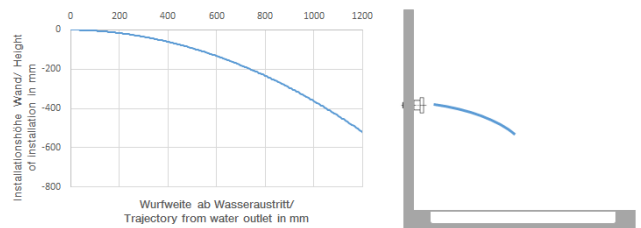

**Body spray without volume control FlowReduce - Matte Black**

TARA

28 518 979

- spray head Ø 55mm
- ball-joint pivotable through 25° (in any direction)
- HORIZONTAL RAIN, max. flow rate 5 l/min (at 3 bar)
- with anti-scale system
- rosette Ø 55 mm
- 1/2" connection
- This product can help a building meet the requirements of Green Building Rating Systems, e.g. LEED®, BREEAM®, DGNB

**Recommended miscellaneous**

- Concealed wall elbow -** 35 085 970 90
- max. recess depth 163 mm
  - min. recess depth 90 mm

28 518 979

mm [inches]

Flow rate chart

Trajectory diagram

Certificates

IAPMO\_4976 (5). LGA\_38651.