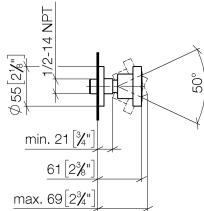

**Body spray without volume control FlowReduce - Matte Black**

TARA

28 518 979

- spray head Ø 55mm
- ball-joint pivotable through 25° (in any direction)
- HORIZONTAL RAIN, max. flow rate 5 l/min (at 3 bar)
- with anti-scale system
- rosette Ø 55 mm
- 1/2" connection
- This product can help a building meet the requirements of Green Building Rating Systems, e.g. LEED®, BREEAM®, DGNB

Fits: TARA, LISSÉ, VAIA, META

	Matte Black	28 518 979-33
	Chrome	28 518 979-00
	Brushed Platinum	28 518 979-06
	Platinum	28 518 979-08
	Durabronze (23kt Gold)	28 518 979-09
	Dark Chrome	28 518 979-19
	Light Gold	28 518 979-26
	Brushed Light Gold	28 518 979-27
	Brushed Durabronze (23kt Gold)	28 518 979-28
	Brushed Bronze	28 518 979-42
	Brushed Champagne (22kt Gold)	28 518 979-46
	Champagne (22kt Gold)	28 518 979-47
	Brushed Chrome	28 518 979-93
	Brushed Dark Platinum	28 518 979-99

**Recommended miscellaneous**

- Concealed wall elbow -** 35 085 970 90
- max. recess depth 163 mm
  - min. recess depth 90 mm

28 518 979

mm [inches]

Flow rate chart

Trajectory diagram

Certificates

IAPMO\_4976 (5). LGA\_38651.