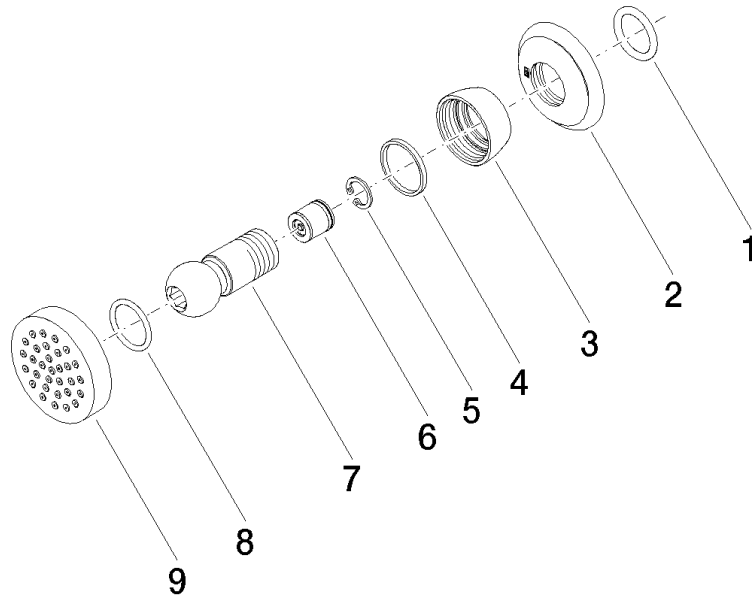

28 528 360

- spray head Ø 55mm
- ball-joint pivotable through 25° (in any direction)
- HORIZONTAL RAIN, max. flow rate 7 l/min (at 3 bar)
- rosette Ø 55 mm
- 1/2" connection

	Platinum	28 528 360-08
	Chrome	28 528 360-00
	Brushed Platinum	28 528 360-06
	Durabass (23kt Gold)	28 528 360-09
	Brushed Durabass (23kt Gold)	28 528 360-28
	Brushed Dark Platinum	28 528 360-99

Recommended miscellaneous

- Concealed wall elbow -** 35 085 970 90
- max. recess depth 163 mm
 - min. recess depth 90 mm

28 528 360

mm [inches]

Flow rate chart

Certificates

LGA_38652.

28 528 360

Spare parts list

No.	Item Number	Name	Quantity used	Delivery time
1	90 14 10 026 00 90	seal	1	2
2	09 27 35 003-08	rosette	1	40
3	09 23 30 027-08	nut	1	60
4	09 14 15 010 90	ring	1	2
5	09 16 01 014 90	ring	1	2
6	90 23 01 147 00 90	back-flow preventer	1	2
7	09 21 40 016-08	connection	1	40
8	09 14 10 015 90	seal	1	2
9	90 12 05 027 00-08	casing (completely)	1	40