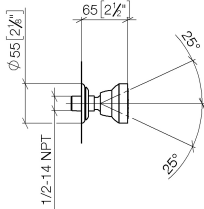

28 528 360

- spray head Ø 55mm
- ball-joint pivotable through 25° (in any direction)
- HORIZONTAL RAIN, max. flow rate 7 l/min (at 3 bar)
- rosette Ø 55 mm
- 1/2" connection

	Platinum	28 528 360-08
	Chrome	28 528 360-00
	Brushed Platinum	28 528 360-06
	Durabass (23kt Gold)	28 528 360-09
	Brushed Durabass (23kt Gold)	28 528 360-28
	Brushed Dark Platinum	28 528 360-99

Recommended miscellaneous

- Concealed wall elbow -** 35 085 970 90
- max. recess depth 163 mm
 - min. recess depth 90 mm

28 528 360

mm [inches]

Flow rate chart

Certificates

LGA_38652.

28 528 360

Spare parts list

No.	Item Number	Name	Quantity used	Delivery time
1	90 14 10 026 00 90	seal	1	2
2	09 27 35 003-08	rosette	1	40
3	09 23 30 027-08	nut	1	60
4	09 14 15 010 90	ring	1	2
5	09 16 01 014 90	ring	1	2
6	90 23 01 147 00 90	back-flow preventer	1	2
7	09 21 40 016-08	connection	1	40
8	09 14 10 015 90	seal	1	2
9	90 12 05 027 00-08	casing (completely)	1	40