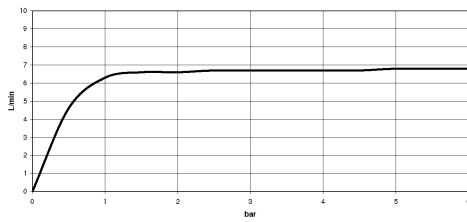

28 528 360

- spray head Ø 55mm
- ball-joint pivotable through 25° (in any direction)
- HORIZONTAL RAIN, max. flow rate 7 l/min (at 3 bar)
- rosette Ø 55 mm
- 1/2" connection

	Durabronss (23kt Gold)	28 528 360-09
	Chrome	28 528 360-00
	Brushed Platinum	28 528 360-06
	Platinum	28 528 360-08
	Brushed Durabronss (23kt Gold)	28 528 360-28
	Brushed Dark Platinum	28 528 360-99

Recommended miscellaneous

Concealed wall elbow - 35 085 970 90

- max. recess depth 163 mm
- min. recess depth 90 mm

28 528 360

mm [inches]

Flow rate chart

Certificates

LGA_38652.