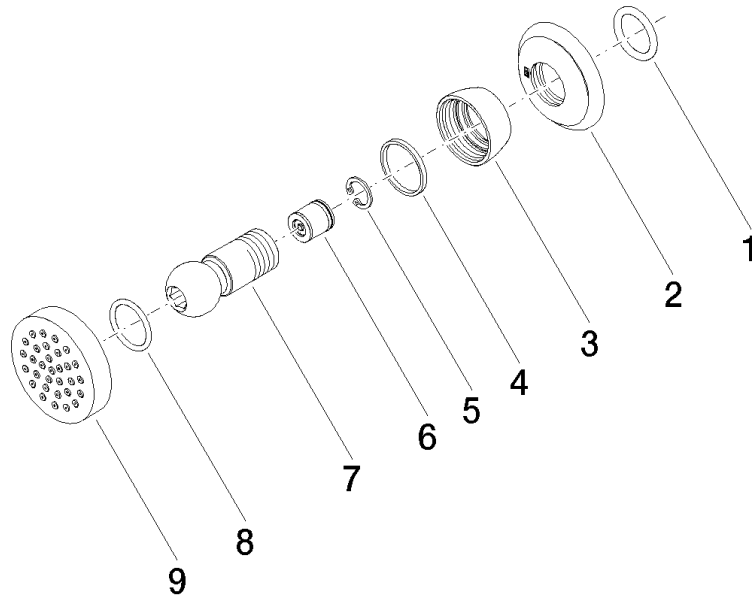

28 528 360

- spray head Ø 55mm
- ball-joint pivotable through 25° (in any direction)
- HORIZONTAL RAIN, max. flow rate 7 l/min (at 3 bar)
- rosette Ø 55 mm
- 1/2" connection

	Durabronss (23kt Gold)	28 528 360-09
	Chrome	28 528 360-00
	Brushed Platinum	28 528 360-06
	Platinum	28 528 360-08
	Brushed Durabronss (23kt Gold)	28 528 360-28
	Brushed Dark Platinum	28 528 360-99

Recommended miscellaneous

Concealed wall elbow - 35 085 970 90

- max. recess depth 163 mm
- min. recess depth 90 mm

28 528 360

mm [inches]

Flow rate chart

Certificates

LGA_38652.

28 528 360

Spare parts list

No.	Item Number	Name	Quantity used	Delivery time
1	90 14 10 026 00 90	seal	1	2
2	09 27 35 003-09	rosette	1	40
3	09 23 30 027-09	nut	1	60
4	09 14 15 010 90	ring	1	2
5	09 16 01 014 90	ring	1	2
6	90 23 01 147 00 90	back-flow preventer	1	2
7	09 21 40 016-09	connection	1	40
8	09 14 10 015 90	seal	1	2
9	90 12 05 027 00-09	casing (completely)	1	-