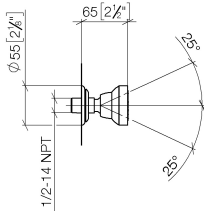

28 528 360

- spray head Ø 55mm
- ball-joint pivotable through 25° (in any direction)
- HORIZONTAL RAIN, max. flow rate 7 l/min (at 3 bar)
- rosette Ø 55 mm
- 1/2" connection

	Durabronss (23kt Gold)	28 528 360-09
	Chrome	28 528 360-00
	Brushed Platinum	28 528 360-06
	Platinum	28 528 360-08
	Brushed Durabronss (23kt Gold)	28 528 360-28
	Brushed Dark Platinum	28 528 360-99

Recommended miscellaneous

Concealed wall elbow - 35 085 970 90

- max. recess depth 163 mm
- min. recess depth 90 mm

28 528 360

mm [inches]

Flow rate chart

Certificates

LGA_38652.

28 528 360

Spare parts list

No.	Item Number	Name	Quantity used	Delivery time
1	90 14 10 026 00 90	seal	1	2
2	09 27 35 003-09	rosette	1	40
3	09 23 30 027-09	nut	1	60
4	09 14 15 010 90	ring	1	2
5	09 16 01 014 90	ring	1	2
6	90 23 01 147 00 90	back-flow preventer	1	2
7	09 21 40 016-09	connection	1	40
8	09 14 10 015 90	seal	1	2
9	90 12 05 027 00-09	casing (completely)	1	-