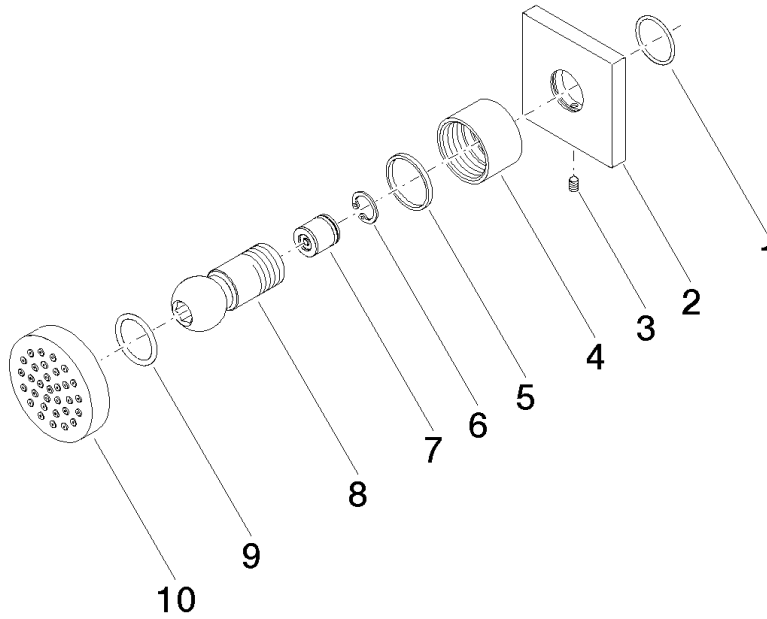

**Body spray without volume control - Platinum**

IMO

28 528 782

- spray head Ø 55mm
- ball-joint pivotable through 25° (in any direction)
- HORIZONTAL RAIN, max. flow rate 7 l/min (at 3 bar)
- anti-scale system
- rosette 60 x 60 mm
- 1/2" connection

**Recommended miscellaneous**

- Concealed wall elbow -** 35 085 970 90
- max. recess depth 163 mm
  - min. recess depth 90 mm

28 528 782

mm [inches]

### Flow rate chart

### Spare parts list

No.	Item Number	Name	Quantity used	Delivery time
1	09 14 10 098 90	seal	1	2
2	09 27 98 003-08	rosette	1	40
3	09 31 11 048 90	pin	1	2
4	09 23 30 026-08	nut	1	40
5	09 14 15 010 90	ring	1	2
6	09 16 01 014 90	ring	1	2
7	90 23 01 147 00 90	back-flow preventer	1	2
8	09 21 40 016-08	connection	1	40
9	09 14 10 015 90	seal	1	2
10	90 12 05 027 00-08	casing ( completely )	1	40