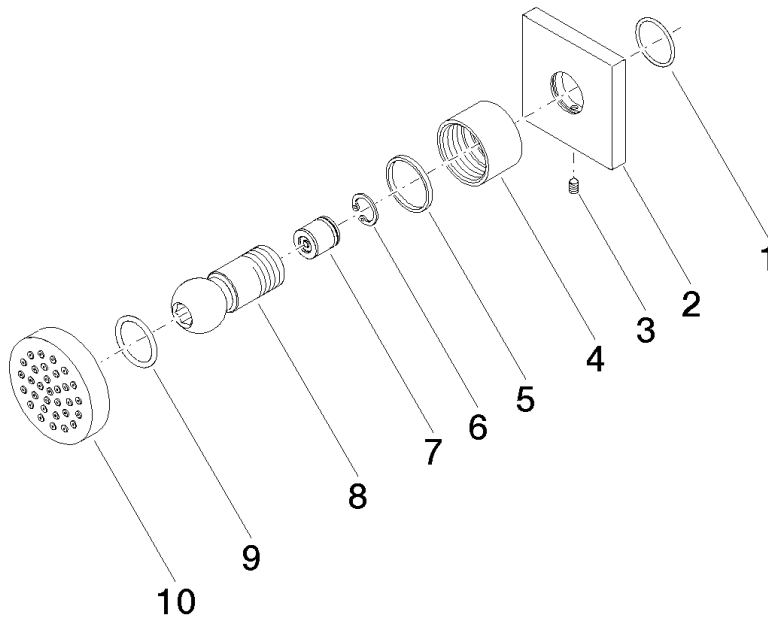

**Body spray without volume control - Brushed Durabronz (23kt Gold)**

IMO

28 528 782

- spray head Ø 55mm
- ball-joint pivotable through 25° (in any direction)
- HORIZONTAL RAIN, max. flow rate 7 l/min (at 3 bar)
- anti-scale system
- rosette 60 x 60 mm
- 1/2" connection

**Recommended miscellaneous**

- Concealed wall elbow -** 35 085 970 90
- max. recess depth 163 mm
  - min. recess depth 90 mm

28 528 782

mm [inches]

Flow rate chart

Certificates

LGA\_38652.

28 528 782

### Spare parts list

No.	Item Number	Name	Quantity used	Delivery time
1	09 14 10 098 90	seal	1	2
2	09 27 98 003-28	rosette	1	20
3	09 31 11 048 90	pin	1	2
4	09 23 30 026-28	nut	1	20
5	09 14 15 010 90	ring	1	2
6	09 16 01 014 90	ring	1	2
7	90 23 01 147 00 90	back-flow preventer	1	2
8	09 21 40 016-28	connection	1	20
9	09 14 10 015 90	seal	1	2
10	90 12 05 027 00-28	casing ( completely )	1	20