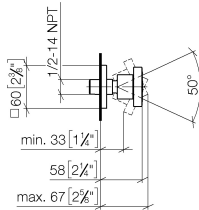

**Body spray without volume control - Brushed Durabronz (23kt Gold)**

IMO

28 528 782

- spray head Ø 55mm
- ball-joint pivotable through 25° (in any direction)
- HORIZONTAL RAIN, max. flow rate 7 l/min (at 3 bar)
- anti-scale system
- rosette 60 x 60 mm
- 1/2" connection

**Recommended miscellaneous**

- Concealed wall elbow -** 35 085 970 90
- max. recess depth 163 mm
  - min. recess depth 90 mm

28 528 782

mm [inches]

Flow rate chart

Certificates

LGA\_38652.

28 528 782

### Spare parts list

No.	Item Number	Name	Quantity used	Delivery time
1	09 14 10 098 90	seal	1	2
2	09 27 98 003-28	rosette	1	20
3	09 31 11 048 90	pin	1	2
4	09 23 30 026-28	nut	1	20
5	09 14 15 010 90	ring	1	2
6	09 16 01 014 90	ring	1	2
7	90 23 01 147 00 90	back-flow preventer	1	2
8	09 21 40 016-28	connection	1	20
9	09 14 10 015 90	seal	1	2
10	90 12 05 027 00-28	casing ( completely )	1	20