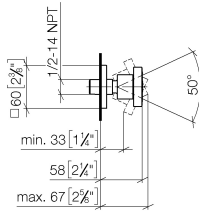

**Body spray without volume control - Brushed Champagne (22kt Gold)**

IMO

28 528 782

- spray head Ø 55mm
- ball-joint pivotable through 25° (in any direction)
- HORIZONTAL RAIN, max. flow rate 7 l/min (at 3 bar)
- anti-scale system
- rosette 60 x 60 mm
- 1/2" connection

**Recommended miscellaneous**

- Concealed wall elbow -**
- max. recess depth 163 mm
  - min. recess depth 90 mm

35 085 970 90

28 528 782

mm [inches]

### Flow rate chart