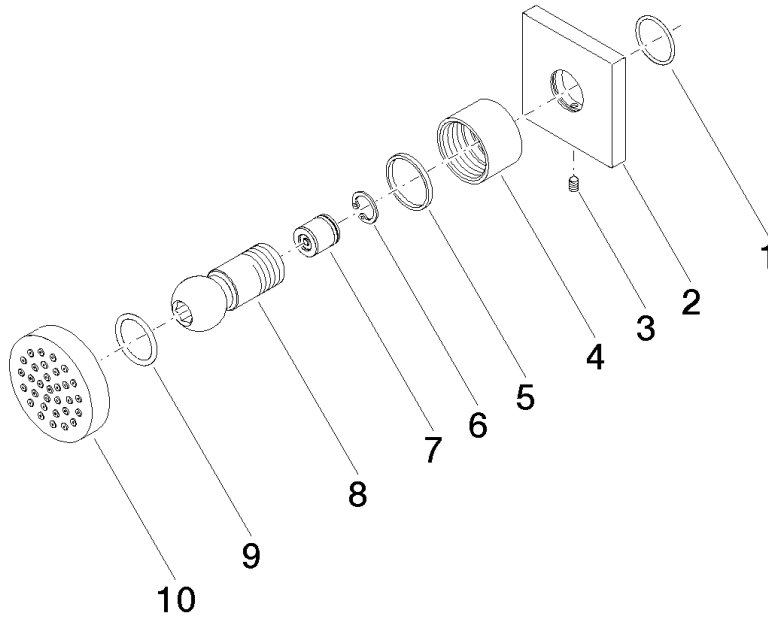

**Body spray without volume control - Brushed Champagne (22kt Gold)**

IMO

28 528 782

- spray head Ø 55mm
- ball-joint pivotable through 25° (in any direction)
- HORIZONTAL RAIN, max. flow rate 7 l/min (at 3 bar)
- anti-scale system
- rosette 60 x 60 mm
- 1/2" connection

**Recommended miscellaneous**

- Concealed wall elbow -**
- max. recess depth 163 mm
  - min. recess depth 90 mm

35 085 970 90

28 528 782

mm [inches]

### Flow rate chart

### Certificates

LGA\_38652.

28 528 782

Spare parts list

No.	Item Number	Name	Quantity used	Delivery time
1	09 14 10 098 90	seal	1	2
2	09 27 98 003-46	rosette	1	30
3	09 31 11 048 90	pin	1	2
4	09 23 30 026-46	nut	1	30
5	09 14 15 010 90	ring	1	2
6	09 16 01 014 90	ring	1	2
7	90 23 01 147 00 90	back-flow preventer	1	2
8	09 21 40 016-46	connection	1	30
9	09 14 10 015 90	seal	1	2
10	90 12 05 027 00-46	casing ( completely )	1	30