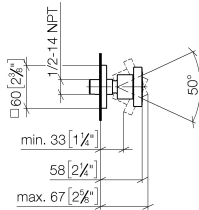

Body spray without volume control - Brushed Chrome

IMO

28 528 782

- spray head Ø 55mm
- ball-joint pivotable through 25° (in any direction)
- HORIZONTAL RAIN, max. flow rate 7 l/min (at 3 bar)
- anti-scale system
- rosette 60 x 60 mm
- 1/2" connection

Recommended miscellaneous

- Concealed wall elbow -** 35 085 970 90
- max. recess depth 163 mm
 - min. recess depth 90 mm

28 528 782

mm [inches]

Flow rate chart

Certificates

LGA_38652.

28 528 782

Spare parts list

No.	Item Number	Name	Quantity used	Delivery time
1	09 14 10 098 90	seal	1	2
2	09 27 98 003-93	rosette	1	20
3	09 31 11 048 90	pin	1	2
4	09 23 30 026-93	nut	1	20
5	09 14 15 010 90	ring	1	2
6	09 16 01 014 90	ring	1	2
7	90 23 01 147 00 90	back-flow preventer	1	2
8	09 21 40 016-93	connection	1	20
9	09 14 10 015 90	seal	1	2
10	90 12 05 027 00-93	casing (completely)	1	20