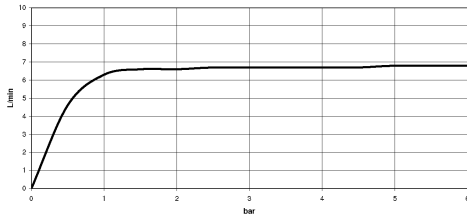

Body spray without volume control - Brushed Dark Platinum

IMO

28 528 782

- spray head Ø 55mm
- ball-joint pivotable through 25° (in any direction)
- HORIZONTAL RAIN, max. flow rate 7 l/min (at 3 bar)
- anti-scale system
- rosette 60 x 60 mm
- 1/2" connection

Recommended miscellaneous

- Concealed wall elbow -** 35 085 970 90
- max. recess depth 163 mm
  - min. recess depth 90 mm

28 528 782

mm [inches]

Flow rate chart

Codes & Standards

DIN 4109

ISO 3822