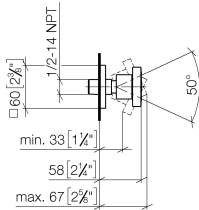

Body spray without volume control - Brushed Dark Platinum

IMO

28 528 782

- spray head Ø 55mm
- ball-joint pivotable through 25° (in any direction)
- HORIZONTAL RAIN, max. flow rate 7 l/min (at 3 bar)
- anti-scale system
- rosette 60 x 60 mm
- 1/2" connection

Recommended miscellaneous

- Concealed wall elbow -** 35 085 970 90
- max. recess depth 163 mm
  - min. recess depth 90 mm

28 528 782

mm [inches]

Flow rate chart

Codes & Standards

DIN 4109

ISO 3822