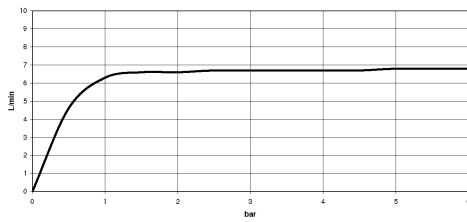

Body spray without volume control - Brushed Platinum

TARA

28 528 979

- spray head Ø 55mm
- ball-joint pivotable through 25° (in any direction)
- HORIZONTAL RAIN, max. flow rate 7 l/min (at 3 bar)
- with anti-scale system
- rosette Ø 55 mm
- 1/2" connection

Recommended miscellaneous

- Concealed wall elbow -** 35 085 970 90
- max. recess depth 163 mm
 - min. recess depth 90 mm

28 528 979

mm [inches]

Flow rate chart

Certificates

LGA_38652.

28 528 979