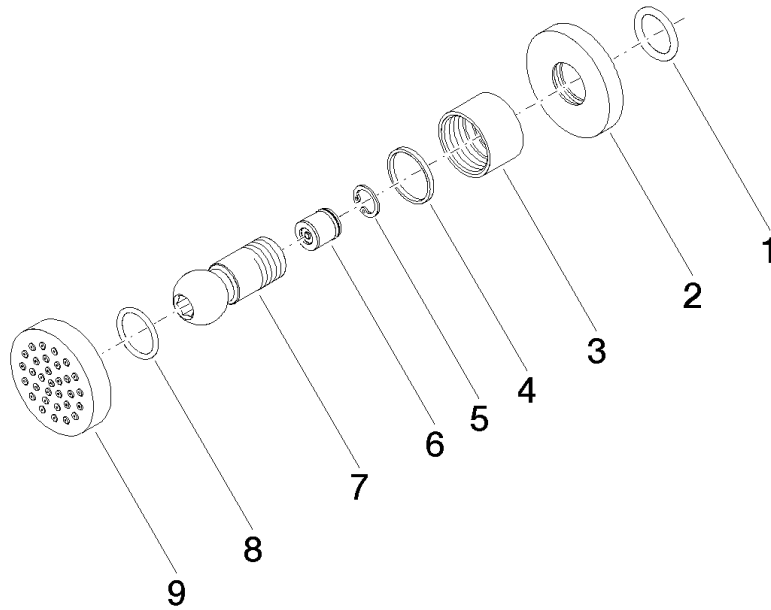

Body spray without volume control - Brushed Platinum

TARA

28 528 979

- spray head Ø 55mm
- ball-joint pivotable through 25° (in any direction)
- HORIZONTAL RAIN, max. flow rate 7 l/min (at 3 bar)
- with anti-scale system
- rosette Ø 55 mm
- 1/2" connection

Fits: TARA, LISSÉ, VAIA, META

	Brushed Platinum	28 528 979-06
	Chrome	28 528 979-00
	Platinum	28 528 979-08
	Durabronze (23kt Gold)	28 528 979-09
	Dark Chrome	28 528 979-19
	Light Gold	28 528 979-26
	Brushed Light Gold	28 528 979-27
	Brushed Durabronze (23kt Gold)	28 528 979-28
	Matte Black	28 528 979-33
	Brushed Bronze	28 528 979-42
	Brushed Champagne (22kt Gold)	28 528 979-46
	Champagne (22kt Gold)	28 528 979-47
	Brushed Chrome	28 528 979-93
	Brushed Dark Platinum	28 528 979-99

Recommended miscellaneous

- Concealed wall elbow -** 35 085 970 90
- max. recess depth 163 mm
 - min. recess depth 90 mm

28 528 979

mm [inches]

Flow rate chart

Certificates

LGA_38652.

28 528 979

Spare parts list

No.	Item Number	Name	Quantity used	Delivery time
1	90 14 10 026 00 90	seal	1	2
2	09 27 22 019-06	rosette	1	10
3	09 23 30 026-06	nut	1	10
4	09 14 15 010 90	ring	1	2
5	09 16 01 014 90	ring	1	2
6	90 23 01 147 00 90	back-flow preventer	1	2
7	09 21 40 016-06	connection	1	10
8	09 14 10 015 90	seal	1	2
9	90 12 05 027 00-06	casing (completely)	1	10