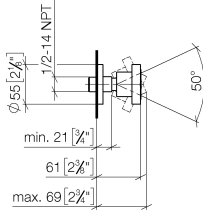

Body spray without volume control - Brushed Platinum

TARA

28 528 979

- spray head Ø 55mm
- ball-joint pivotable through 25° (in any direction)
- HORIZONTAL RAIN, max. flow rate 7 l/min (at 3 bar)
- with anti-scale system
- rosette Ø 55 mm
- 1/2" connection

Fits: TARA, LISSÉ, VAIA, META

	Brushed Platinum	28 528 979-06
	Chrome	28 528 979-00
	Platinum	28 528 979-08
	Durabronze (23kt Gold)	28 528 979-09
	Dark Chrome	28 528 979-19
	Light Gold	28 528 979-26
	Brushed Light Gold	28 528 979-27
	Brushed Durabronze (23kt Gold)	28 528 979-28
	Matte Black	28 528 979-33
	Brushed Bronze	28 528 979-42
	Brushed Champagne (22kt Gold)	28 528 979-46
	Champagne (22kt Gold)	28 528 979-47
	Brushed Chrome	28 528 979-93
	Brushed Dark Platinum	28 528 979-99

Recommended miscellaneous

- Concealed wall elbow -** 35 085 970 90
- max. recess depth 163 mm
 - min. recess depth 90 mm

28 528 979

mm [inches]

Flow rate chart

Certificates

LGA_38652.

28 528 979